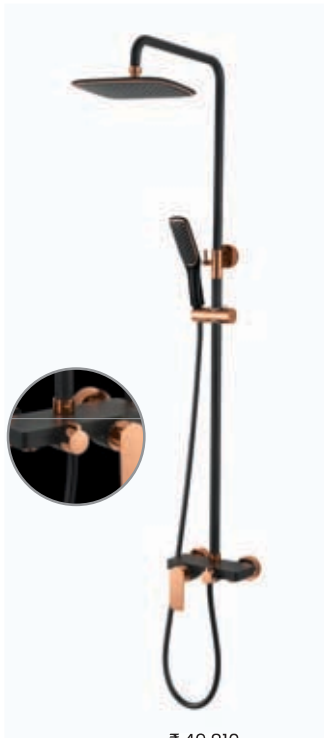

₹ 15,900

272111090011
Single Lever Basin Mixer

₹ 23,900

272110920021
Single Lever High Basin Mixer

₹ 18,090

272111090091
Single Lever Concealed Diverter

₹ 49,810

272111090131
Shower Column