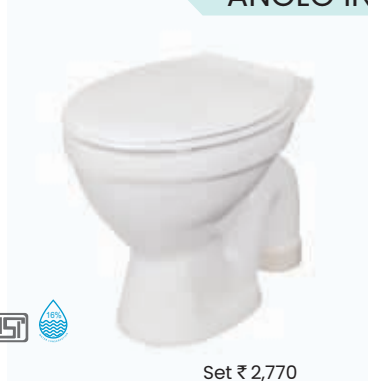

Set ₹ 2,770

SMART EWC 'S'

Size: (WxPxH) 360x540x395mm

EWC 'S' Trap : ₹ 1,980

Standard Plus Seat Cover : ₹ 790

OPTIONAL

Optional : Compact Ezee Close Seat Cover : ₹ 1,530

Optional : Standard Plus Seat Cover ISI : ₹ 890