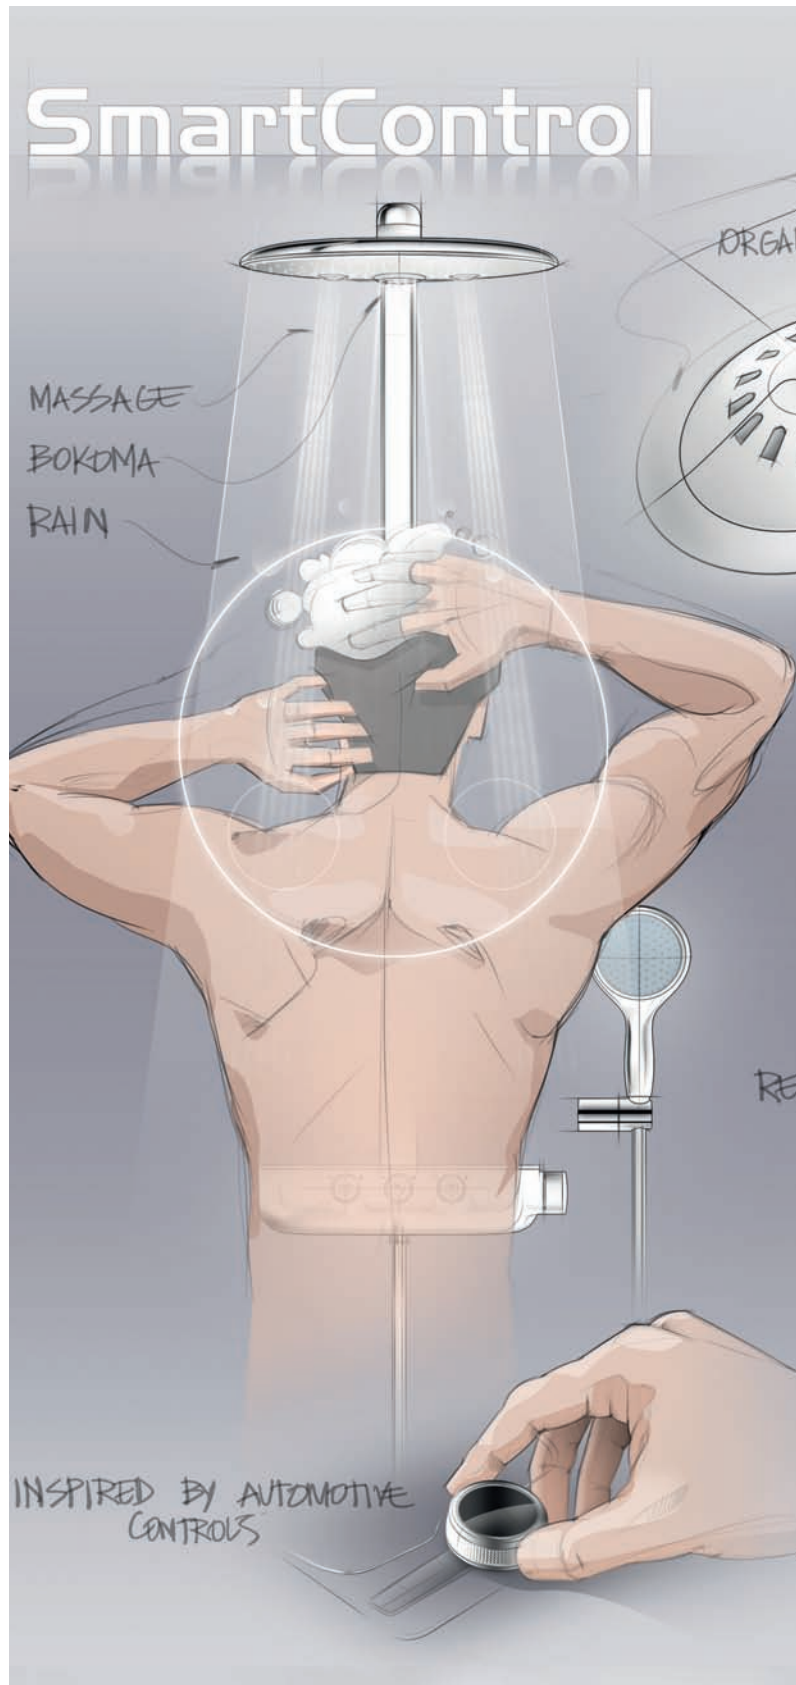

INSPIRED BY NATURE INTUITIVELY CONTROLLED

Emotions guide actions. Let yourself drift away while maintaining control. Organic shapes that beautifully caress the senses will help you reach this goal. Enjoy the perfect interaction of organic design and innovative technology and anticipate a relaxed time-out from everyday life.