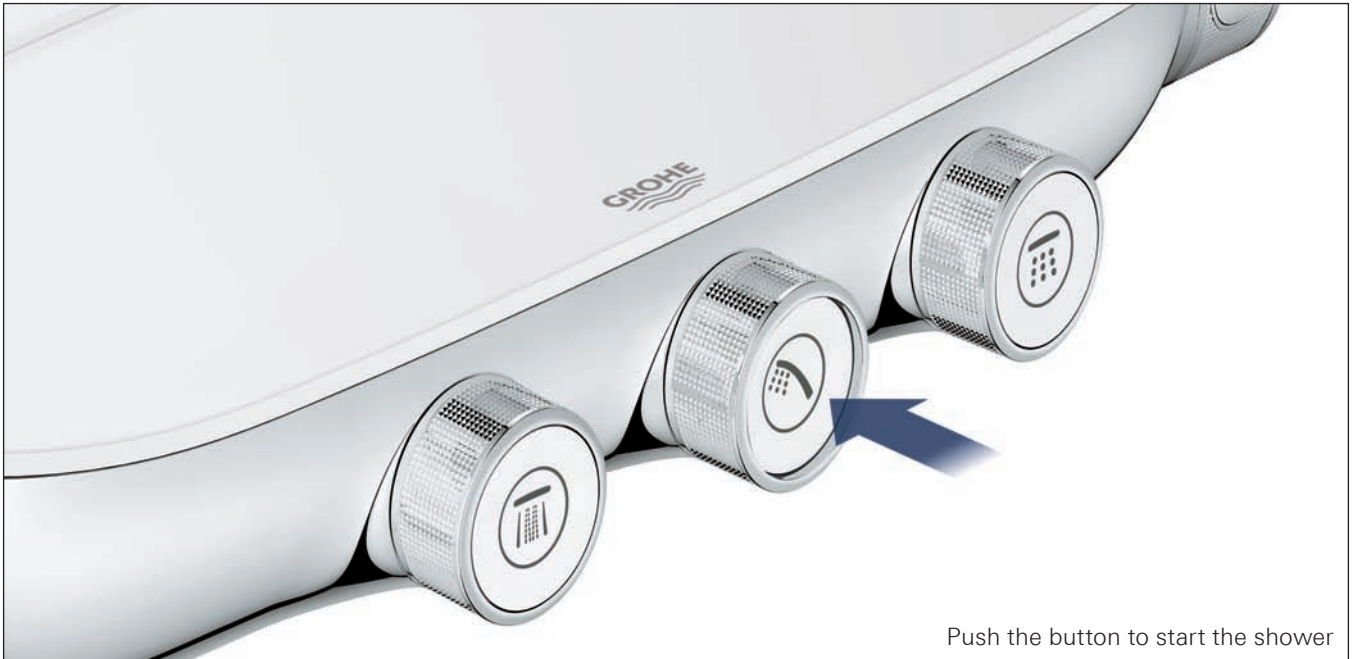

NEW

100% CONTROL GROHE SMARTCONTROL

START/STOP & VOLUME

The innovative GROHE SmartControl technology lets you choose your preferred spray pattern and adjust the water flow as desired. Operation is simple and easy for all the family – including children. That's Smart.

NEW

TEMPERATURE

GROHE TurboStat® technology lies at the heart of this shower system. The thermo-element's unrivalled sensitivity means it delivers water at the desired temperature within a fraction of a second – and keeps it constant for the duration of your shower.

100% CONTROL GROHE SMARTCONTROL

Enjoying a refreshing and personalised shower has never been easier. Just push the button to choose your preferred shower spray and enjoy. Switch whenever you like between a refreshing GROHE Rain/Rain O² spray, the new TrioMassage spray to massage your head and shoulders, or simply have the Power&Soul® hand shower. Prefer two sprays at the same time? No problem, just activate both buttons.

And showering with GROHE SmartControl is even smarter... The innovative GROHE SmartControl technology offers spray selection and volume adjustment in one. Turn the GROHE ProGrip handle and alter the volume as you like. Your preferred volume setting is stored – perfect for a short shower pause or for your next shower. Smooth and intuitive controls, operated directly from the main shower unit, mean operation is simple and easy for the entire family – including children. That's Smart.