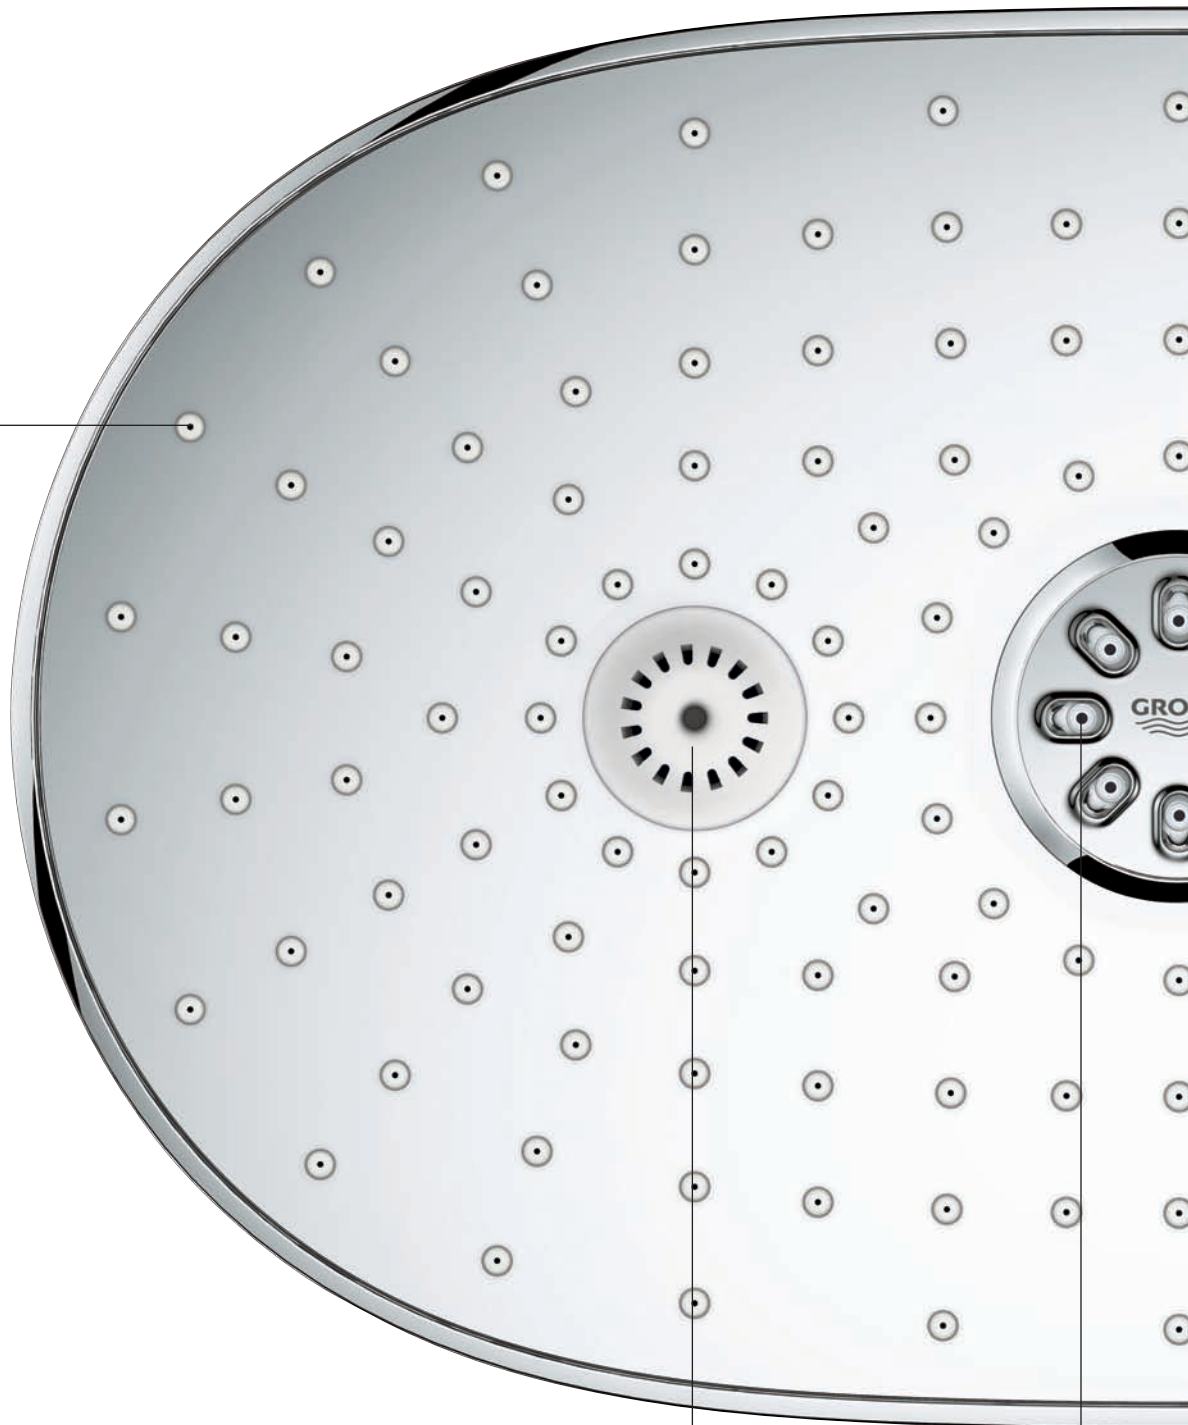

XXL ENJOYMENT GROHE RAINSHOWER® 360 HEADSHOWER

GROHE PureRain/Rain O²
spray as preset function

NEW! GROHE TrioMassage spray

The combination of the renowned GROHE Bokoma Spray and two GROHE Massage sprays gives you a head and shoulder massage in one combined spray