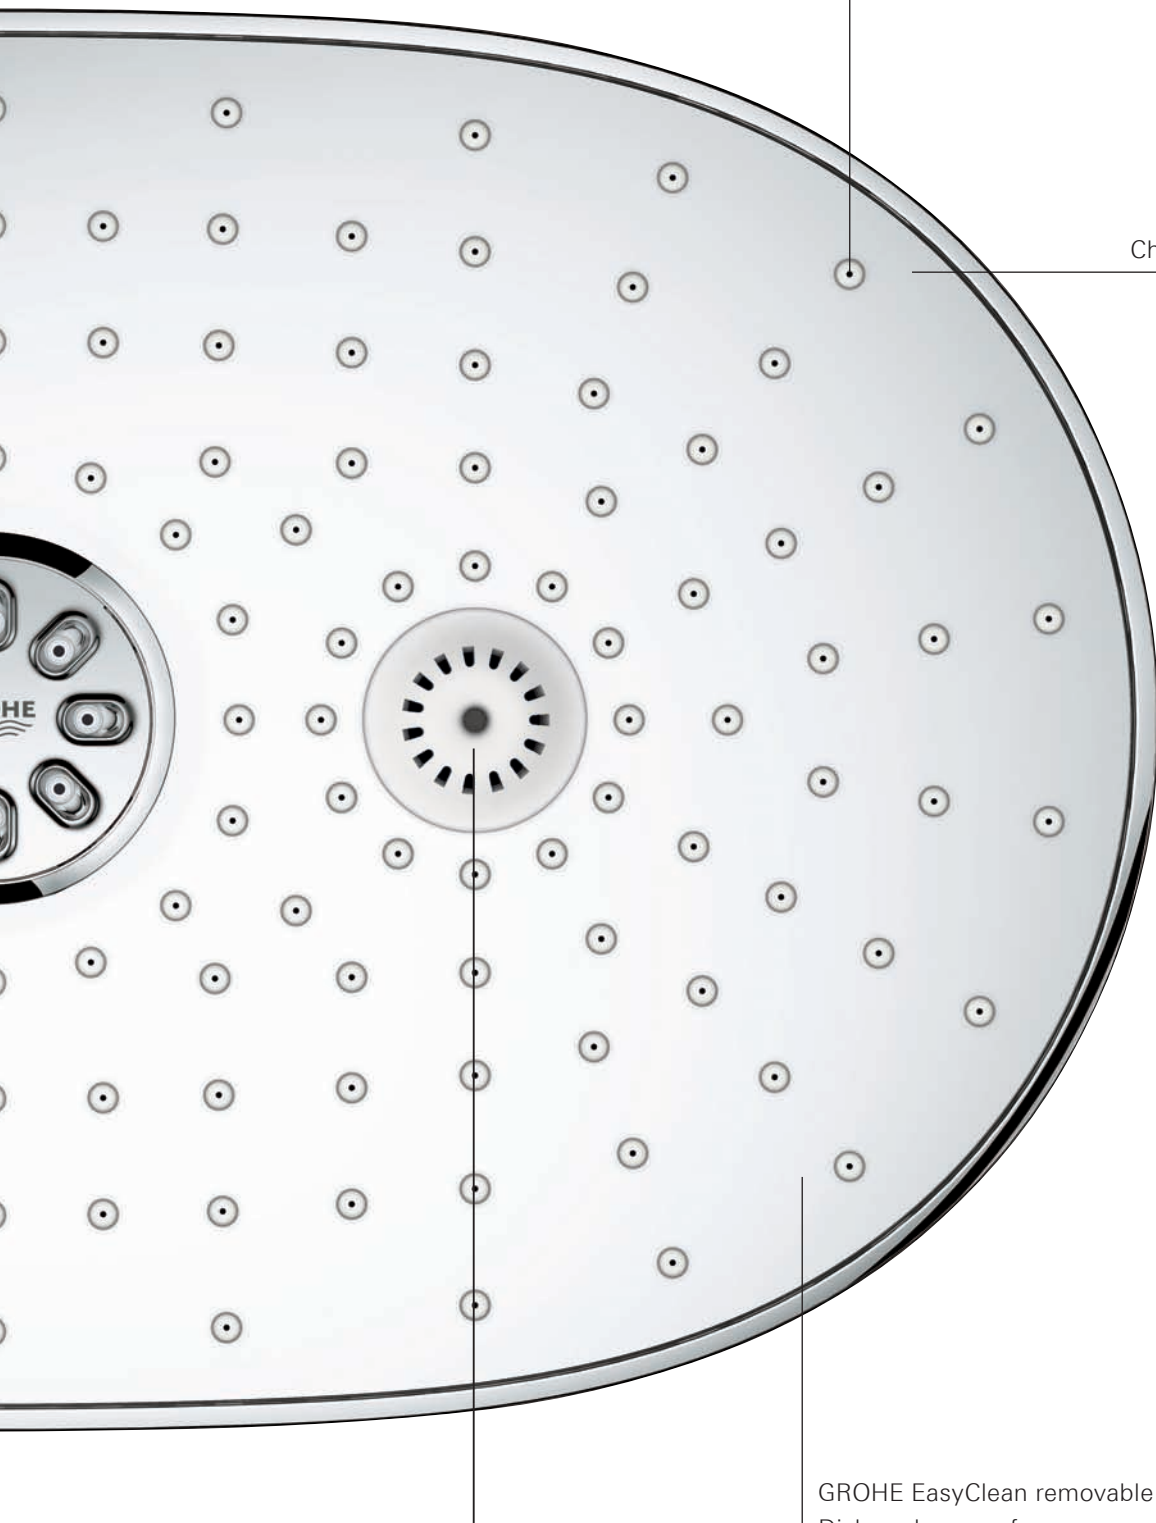

Push the button to start the shower

Turn to adjust the water volume gradually from Eco to Full Flow.

Push again to stop or pause the shower.
The volume is now preset when you restart.

XXL ENJOYMENT GROHE RAINSHOWER® 360 HEADSHOWER

GROHE PureRain/Rain O²
spray as preset function

NEW! GROHE TrioMassage spray

The combination of the renowned GROHE Bokoma Spray and two GROHE Massage sprays gives you a head and shoulder massage in one combined spray

NEW

GROHE PureRain/Rain O² spray &
improved SpeedClean nozzles

GROHE StarLight®
Chromed Metal Spray Plate

GROHE EasyClean removable spray plate
Dishwasher proof

INNOVATIVE, FULLY EQUIPPED SHOWER SYSTEM

Full of innovative features, the new GROHE Rainshower® SmartControl shower system has it all!

- XXL size head shower covers the entire body
- GROHE SmartControl with intuitive flow control
- GROHE CoolTouch® body protects you from scalding
- GROHE TurboStat® ensures the water is always at the desired temperature
- XL EasyReach tray to store shampoo and soap
- Power&Soul® 115 hand shower with 1750 mm SilverFlex shower hose and adjustable wall holder