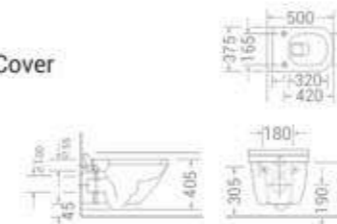

code - 1549

code  
1619  
WC with PVC Seat Cover  
size  
520 x 355 x 365 mm  
available in  
White

code - 1812

code  
1812  
WC with Slim PVC Seat Cover  
size  
500 x 380 x 365 mm  
available in  
White