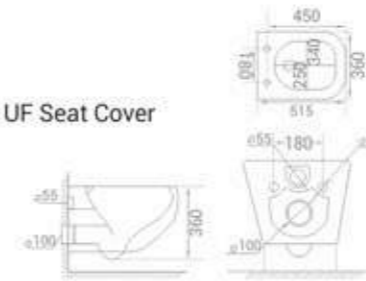

available in  
White

code  
1834

Rimless WC with Slim UF Seat Cover

size  
515 x 360 x 360 mm

available in  
White

code  
1827

Rimless WC with Slim UF Seat Cover

size  
510 x 350 x 370 mm