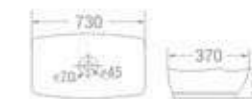

Table Mounted Installation

size  
655 x 410 x 120 mm

available in  
White

code - 1726

code  
1726

Table Mounted Installation

size  
730 x 370 x 130 mm

available in  
White