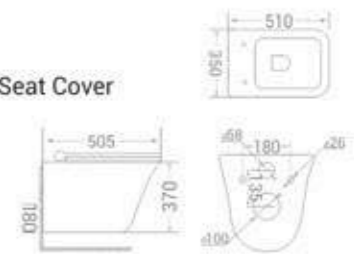

code
1827

Rimless WC with Slim UF Seat Cover

size
510 x 350 x 370 mm

available in
White ☐