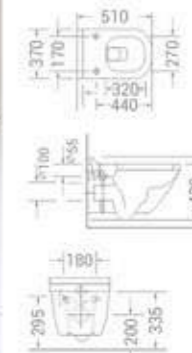

code
1819

WC with Slim UF
Seat Cover

size
510 x 370 x 420 mm

available in
White ☐