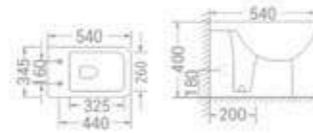

available in  
White

code - 1548

code  
1548

Top Inlet

size  
630 x 330 x 300 mm

available in  
White

code - 1640

code  
1640