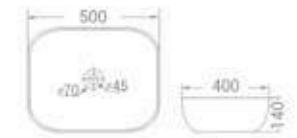

code  
1837 RGB  
Rimless Wall Hung Toilet  
with UF Slim Seat Cover

size  
490 x 370 x 370 mm

available in  
Rose Gold + Black ■

code  
7068 RGB  
Table Mounted Basin

size  
500 x 400 x 140 mm

available in  
Rose Gold + Black ■