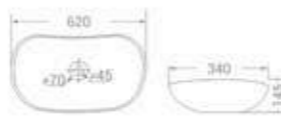

code
1733

Table Mounted Installation

size
620 x 340 x 145 mm

available in
White ☐

code - 1770

code
1770

Table Mounted Installation

size
640 x 410 x 130 mm

available in
White ☐