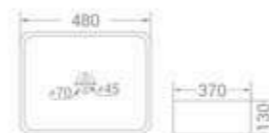

Table Mounted Installation

size  
480 x 370 x 130 mm

available in  
White

code - 1604

code  
1604

Table Mounted Installation

size  
410 x 330 x 130 mm

available in  
White