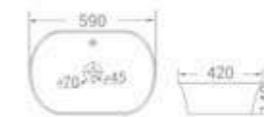

code
7072 BM

Table Mounted Basin

size
590 x 420 x 140 mm

available in
Black Marble Finish ☒