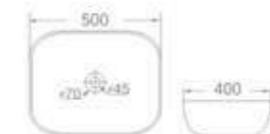

code
7073 RGW
Table Mounted Basin
size
355 x 115 mm
available in
Rose Gold + White