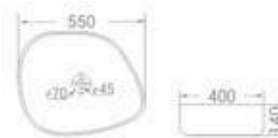

# Ceramic Pedestal Basins

code - 1779

code  
1779

Floor Mounted Installation

size  
540 x 400 x 850 mm

available in  
White

code - 1778

code  
1778