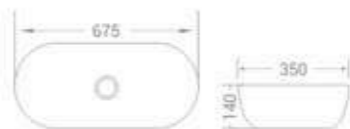

code
1907

Table Mounted Installation

size
670 x 350 x 140 mm

available in
White ☐

code
1728

Table Mounted Installation

size
715 x 410 x 145 mm

available in
White ☐

code
1727

Table Mounted Installation

size
680 x 440 x 165 mm

available in
White ☐

code
1725

Table Mounted Installation

size
655 x 410 x 120 mm

available in
White ☐

code
1726

Table Mounted Installation

size
730 x 370 x 130 mm

available in
White ☐