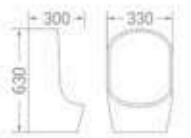

available in  
White

code - 1548

code  
1548

Top Inlet

size  
630 x 330 x 300 mm

available in  
White

code - 1640

code  
1640