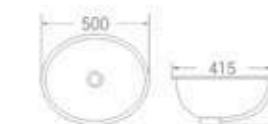

size  
500 x 415 x 190 mm

available in  
White  Ivory

The needs and desires of the urban modern family strongly influenced the creation of this range of wash basins, resulting in a contemporary, highly adaptable range of basins which are perfect for compact bathrooms. This collection is practical without compromising on style.