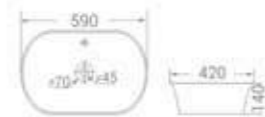

Matt Ceramic Marble Finish Basins

code
7072 WC

Table Mounted Basin

size
590 x 420 x 140 mm

available in
White Marble Finish ☐

code
1902 WC

Table Mounted Basin

size
550 x 400 x 140 mm

available in
White Marble Finish ☐

code
7072 BM

Table Mounted Basin

size
590 x 420 x 140 mm

available in
Black Marble Finish ☒

code
1902 BM

Table Mounted Basin

size
550 x 400 x 140 mm

available in
Black Marble Finish ☒