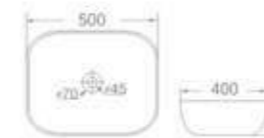

size  
500 x 400 x 140 mm

available in  
Platinum + Black ■

available in  
Gold + White

code - 7068 GW

code  
7068 GW  
Table Mounted Basin

size  
500 x 400 x 140 mm

available in  
Gold + White

code - 7073 GW

code  
7073 GW  
Table Mounted Basin

size  
355 x 115 mm