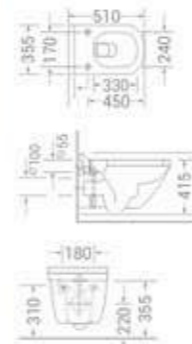

Premium Wall Hung Toilets