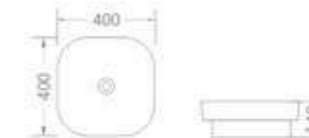

code
1722

Semi-Counter Installation

size
590 x 390 x 165 mm

available in
White ☐

code
1720

Semi-Counter Installation

size
515 x 340 x 155 mm

available in
White ☐

code
1786

Semi-Counter/Table-Mounted Installation

size
500 x 380 x 140 mm

available in
White ☐

code
1787

Semi-Counter/Table-Mounted Installation

size
600 x 380 x 140 mm

available in
White ☐

code
1785

Semi-Counter/Table-Mounted Installation

size
400 x 400 x 140 mm

available in
White ☐