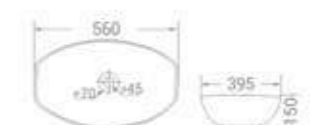

size  
410 x 380 x 150 mm

available in  
Glossy Black ■

code - 1777 GB

code  
1777 GB  
Table Mounted Basin

size  
560 x 395 x 150 mm

available in  
Glossy Black ■