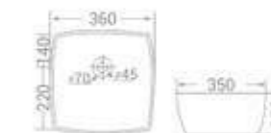

code - 1744

code
1744

Table Mounted Installation

size
300 x 300 x 115 mm

available in
White ☐