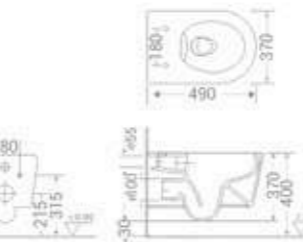

code - 7068 CB

code
7068 CB

Table Mounted Basin

size
500 x 400 x 140 mm

available in
Crocodile Black ■