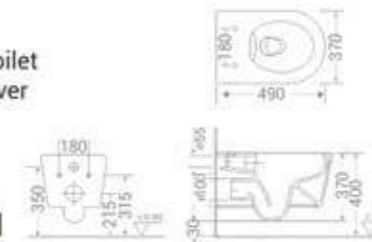

size
490 x 370 x 370 mm

available in
Rose Gold + Black ■

code
7068 RGB
Table Mounted Basin

size
500 x 400 x 140 mm

available in
Rose Gold + Black ■