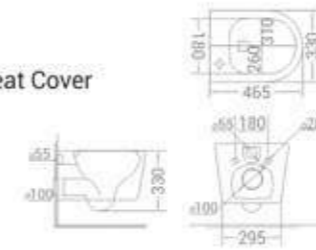

code
1832 Mini

Rimless WC with Slim UF Seat Cover

size
465 x 330 x 330 mm

available in
White ☐