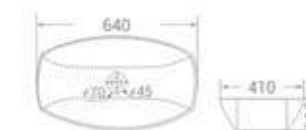

Table Mounted Installation

size  
620 x 340 x 145 mm

available in  
White

code - 1770

code  
1770

Table Mounted Installation

size  
640 x 410 x 130 mm

available in  
White