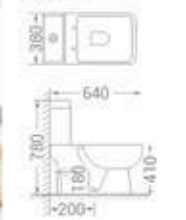

code - 1803

code
1803

Two Piece Floor
Mounted Couple
Suite with PVC
Slim Seat Cover

size
640 x 380 x 780 mm

available in
White ☐