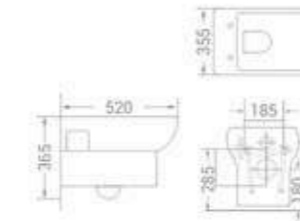

Wall Hung Toilets with PVC Seat Cover