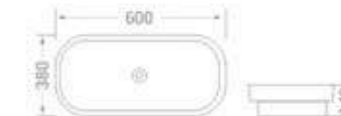

code
1787

Semi-Counter/Table-Mounted Installation

size
600 x 380 x 140 mm

available in
White ☐

code - 1785

code
1785

Semi-Counter/Table-Mounted Installation

size
400 x 400 x 140 mm

available in
White ☐