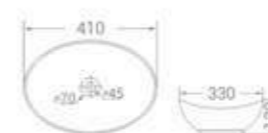

Table Mounted Installation

size  
480 x 370 x 130 mm

available in  
White

code - 1604

code  
1604

Table Mounted Installation

size  
410 x 330 x 130 mm

available in  
White