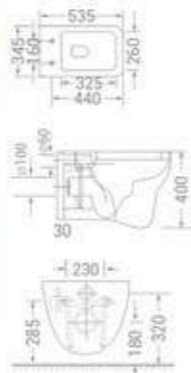

Wall Hung Toilets with PVC Seat Cover

code
1538
WC with Slim PVC
Seat Cover
size
535 x 355 x 380 mm
available in
White ☐