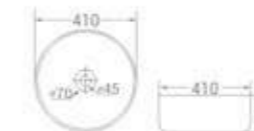

available in
White ☐