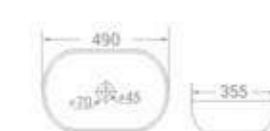

size  
410 x 145 mm

available in  
White

code - 1749

code  
1749

Table Mounted Installation

size  
490 x 355 x 140 mm

available in  
White

code - 1718