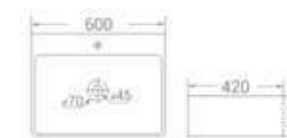

code - 1792

code
1792

Table/Wall Mounted Installation

size
500 x 420 x 130 mm

available in
White ☐