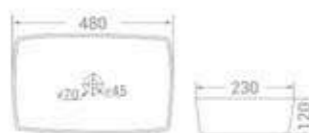

code - 1539

code
1539

Table Mounted Installation

size
480 x 370 x 130 mm

available in
White ☐