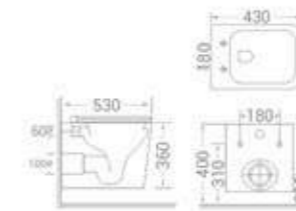

code - 7068 MB

code
7068 MB

Table Mounted Basin

size
500 x 400 x 140 mm

available in
Matt Black ■