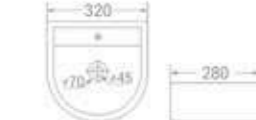

Table/Wall Mounted Installation

size  
320 x 280 x 130 mm

available in  
White

A wide selection of sizes and shapes are available in our Toilet collection: Round, oval, or rectangular. Rectangular/squarish toilets have a stylish contemporary vibe and are a popular choice. Round and oval toilets are more comfortable to sit on compared to rectangular/squarish toilets. We also have compact toilets which are perfect for the smallest of city bathrooms.