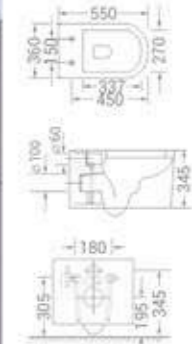

# Premium Wall Hung Toilets

code  
1820

WC with Slim UF  
Seat Cover

size  
510 x 355 x 415 mm

available in  
White

code - 1820

code  
1806

WC with Slim UF  
Seat Cover