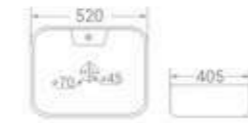

code - 1910

code
1910

Table/Wall Mounted Installation

size
600 x 380 x 120 mm

available in
White ☐