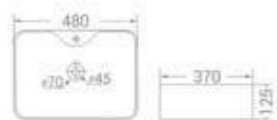

Table Mounted Installation

size  
480 x 370 x 125 mm

available in  
White

code  
1906

Table Mounted Installation

size  
425 x 305 x 120 mm

available in  
White

code - 1537