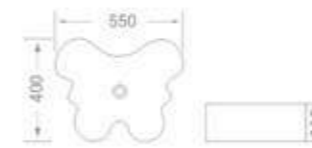

code - 1777 W

code
1777 W

Table Mounted Installation

size
560 x 395 x 150 mm

available in
White ☐