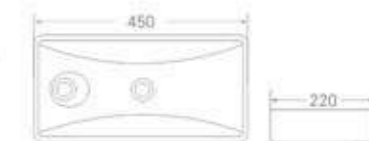

available in  
White

code  
1909

Table/Wall Mounted Installation

size  
450 x 220 x 100 mm

available in  
White

code  
1771

Table/Wall Mounted Installation

size  
420 x 295 x 125 mm