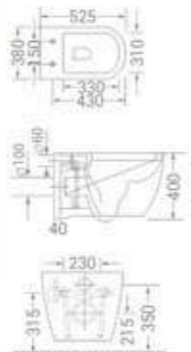

code
1549
WC with PVC
Seat Cover
size
525 x 370 x 370 mm
available in
White ☐