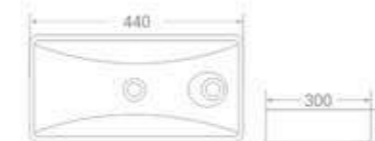

code
1909

Table/Wall Mounted Installation

size
450 x 220 x 100 mm

available in
White ☐