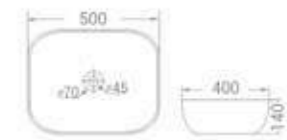

code - 1837 CB

code  
1837 CB

Rimless Wall Hung Toilet  
with UF Slim Seat Cover

size  
490 x 370 x 370 mm

available in  
Crocodile Black ■

code - 7068 CB

code  
7068 CB

Table Mounted Basin

size  
500 x 400 x 140 mm

available in  
Crocodile Black ■