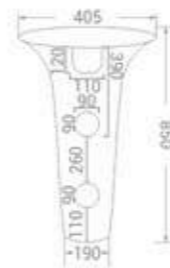

code - 1742

code
1742

Wall Mounted Installation

size
440 x 425 x 320 mm

available in
White ☐