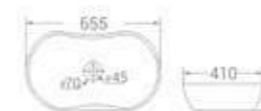

code - 1726

code
1726

Table Mounted Installation

size
730 x 370 x 130 mm

available in
White ☐