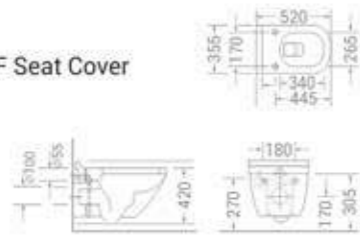

Premium Rimless Wall Hung Toilets

code
1825

Rimless WC with Slim UF Seat Cover

size
520 x 360 x 355 mm

available in
White ☐

code
1824

Rimless WC with Slim UF Seat Cover

size
520 x 360 x 350 mm

available in
White ☐

code
1832 Mini

Rimless WC with Slim UF Seat Cover

size
465 x 330 x 330 mm

available in
White ☐

code
1538 R

Rimless WC with Slim PVC Seat Cover

size
535 x 355 x 380 mm

available in
White ☐