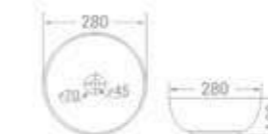

code - 1605

code
1605

Table Mounted Installation

size
410 x 160 mm

available in
White ☐