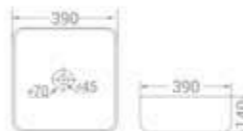

code
1746

Table Mounted Installation

size
495 x 395 x 150 mm

available in
White ☐

code
1745

Table Mounted Installation

size
390 x 390 x 140 mm

available in
White ☐

code
1714

Table Mounted Installation

size
490 x 400 x 150 mm

available in
White ☐

code
1713

Table Mounted Installation

size
400 x 400 x 150 mm

available in
White ☐

code
1739

Table Mounted Installation

size
410 x 145 mm

available in
White ☐

code
1749

Table Mounted Installation

size
490 x 355 x 140 mm

available in
White ☐

code
1718

Table Mounted Installation

size
460 x 325 x 140 mm

available in
White ☐

code
1776 W

Table Mounted Installation

size
410 x 380 x 150 mm

available in
White ☐