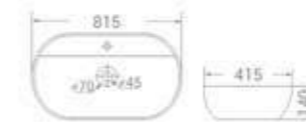

code
1765

Table Mounted Installation

size
815 x 415 x 140 mm

available in
White ☐