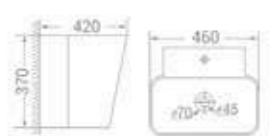

size  
440 x 425 x 320 mm

available in  
White

code - 1781

code  
1781

Wall Mounted Installation

size  
460 x 420 x 370 mm

available in  
White

Since washbasins are the most habitually used items in the bathroom, we aim to combine maximum functionality with unmatched design aesthetics to suit your interior design.