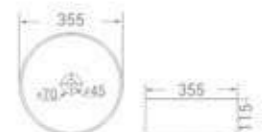

code  
7068 PW  
Table Mounted Basin  
size  
500 x 400 x 140 mm  
available in  
Platinum + White

code  
1782 PW  
Table Mounted Basin  
size  
650 x 380 x 120 mm  
available in  
Platinum + White

code  
7073 PW  
Table Mounted Basin  
size  
355 x 115 mm  
available in  
Platinum + White