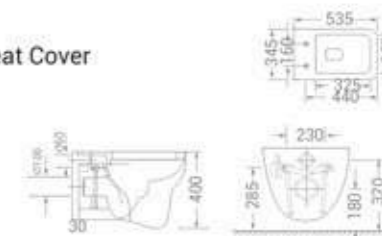

Wall Hung Toilets with In-built Jet

code
1830 B

Tornado-Swirl Flushing WC with Slim PVC Seat Cover

size
525 x 365 x 355 mm

available in
White ☐

code
1833 J

Rimless WC with UF Slim Seat Cover
with in-Built Jet and controller

size
485 x 365 x 365 mm

available in
White ☐

code
1538 J

WC with Slim PVC Seat Cover
with in-Built Jet

size
535 x 355 x 380 mm

available in
White ☐