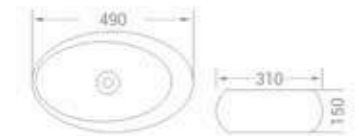

code - 7073 MW

code
7073 MW

Table Mounted Basin

size
355 x 115 mm

available in
Matt White + White ☐