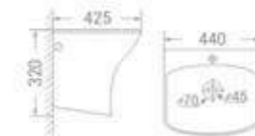

code - 1781

code
1781

Wall Mounted Installation

size
460 x 420 x 370 mm

available in
White ☐