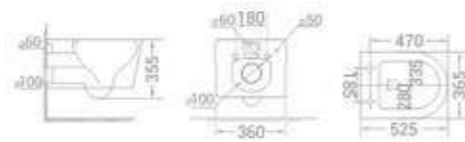

# Wall Hung Toilets with In-built Jet

code - 1830 B

code  
1830 B

Tornado-Swirl Flushing WC with Slim PVC Seat Cover

size  
525 x 365 x 355 mm

available in  
White

code - 1833 J

code  
1833 J