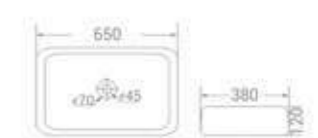

code
1796 MB

Floor Mounted Pedestal Basin

size
405 x 850 mm

available in
Matt Black ■

code
1840 MB

Rimless Wall Hung Toilet
with UF Slim Seat Cover

size
530 x 365 x 360 mm

available in
Matt Black ■

code
7068 MB

Table Mounted Basin

size
500 x 400 x 140 mm

available in
Matt Black ■

code
7067 MB

Table Mounted Basin

size
615 x 360 x 110 mm

available in
Matt Black ■

code
1782 MB

Table Mounted Basin

size
650 x 380 x 120 mm

available in
Matt Black ■