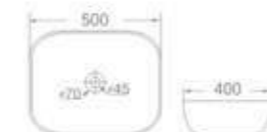

code  
7068 PW  
Table Mounted Basin  
size  
500 x 400 x 140 mm  
available in  
Platinum + White

code  
1782 PW  
Table Mounted Basin  
size  
650 x 380 x 120 mm  
available in  
Platinum + White

code  
7073 PW  
Table Mounted Basin  
size  
355 x 115 mm  
available in  
Platinum + White