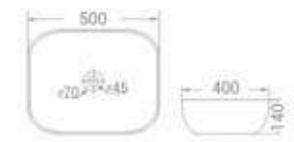

code
1836 MM
Rimless Wall Hung Toilet
with UF Slim Seat Cover

size
490 x 365 x 370 mm

available in
Matt Mint ■

code
7068 MM
Table Mounted Basin

size
500 x 400 x 140 mm

available in
Matt Mint ■