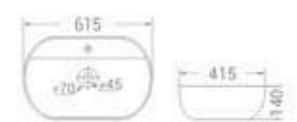

Table Mounted Installation

size  
815 x 415 x 140 mm

available in  
White

code  
1763

Table Mounted Installation

size  
615 x 415 x 140 mm

available in  
White

code - 1907

code - 1728

code  
1907

Table Mounted Installation

size  
670 x 350 x 140 mm

available in  
White

code  
1728

Table Mounted Installation

size  
715 x 410 x 145 mm