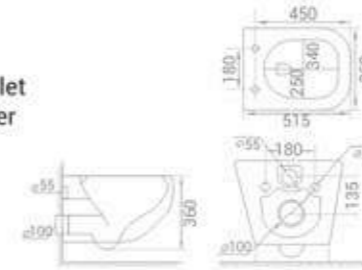

code
1831 RGW
Rimless Wall Hung Toilet
with UF Slim Seat Cover
size
515 x 360 x 360 mm
available in
Rose Gold + White