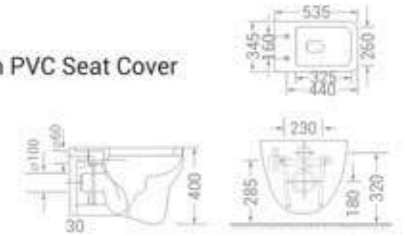

available in  
White

code  
1538 R

Rimless WC with Slim PVC Seat Cover

size  
535 x 355 x 380 mm

available in  
White