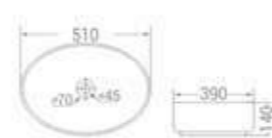

code
1740

Table Mounted Installation

size
510 x 390 x 140 mm

available in
White ☐

code - 1754

code
1754

Table/Wall Mounted Installation

size
600 x 420 x 120 mm

available in
White ☐