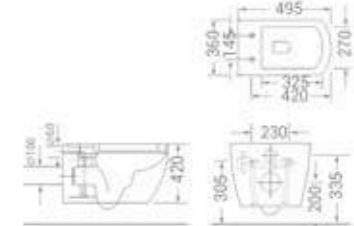

Wall Hung Toilets with PVC Seat Cover