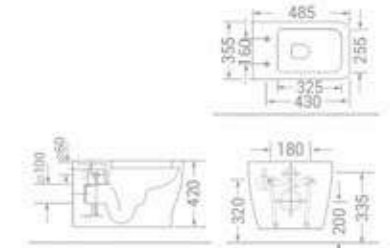

size  
570 x 350 x 330 mm

available in  
Glossy Black ■

code - 1801 GB

code  
1801 GB  
Wall Hung Toilet with  
UF Slim Seat Cover

size  
485 x 355 x 420 mm

available in  
Glossy Black ■

code - 1776 GB

code  
1776 GB  
Table Mounted Basin