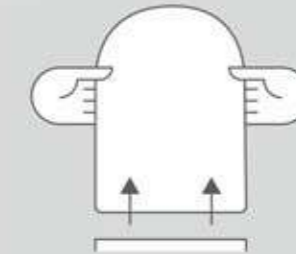

'QUICK-RELEASE' TOILET SEATS

All Aquant UF seat covers have a 'Quick-Release' function and can easily be detached and reattached, which makes the process of deep cleaning the toilet very easy.