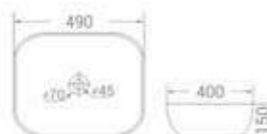

Table Mounted Installation

size  
390 x 390 x 140 mm

available in  
White

code - 1714

code  
1714

Table Mounted Installation

size  
490 x 400 x 150 mm

available in  
White