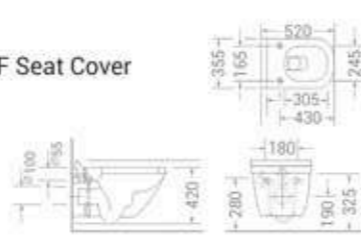

available in  
White

code  
1824

Rimless WC with Slim UF Seat Cover

size  
520 x 360 x 350 mm

available in  
White

code  
1832 Mini

Rimless WC with Slim UF Seat Cover

size  
465 x 330 x 330 mm