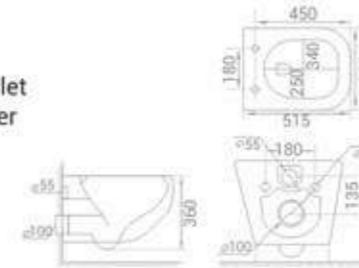

code
7068 PW
Table Mounted Basin
size
500 x 400 x 140 mm
available in
Platinum + White