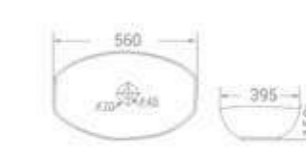

code - 1702

code - 1733

code
1702

Table Mounted Installation

size
800 x 390 x 120 mm

available in
White ☐

code
1733

Table Mounted Installation

size
620 x 340 x 145 mm

available in
White ☐

code - 1770

code
1770

Table Mounted Installation

size
640 x 410 x 130 mm

available in
White ☐

code - 1788

code
1788

Table Mounted Installation

size
550 x 400 x 115 mm

available in
White ☐

code - 1777 W

code
1777 W

Table Mounted Installation

size
560 x 395 x 150 mm

available in
White ☐