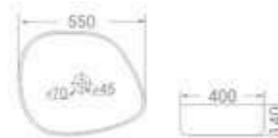

available in  
White Marble Finish

code  
1902 WC

Table Mounted Basin

size  
550 x 400 x 140 mm

available in  
White Marble Finish

code  
7072 BM

Table Mounted Basin

size  
590 x 420 x 140 mm