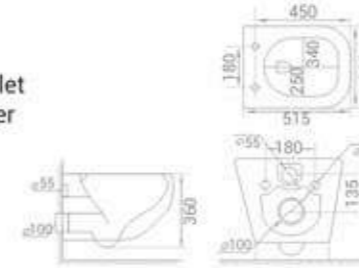

code - 1782 GW

code
1782 GW
Table Mounted Basin

size
650 x 380 x 120 mm

available in
Gold + White