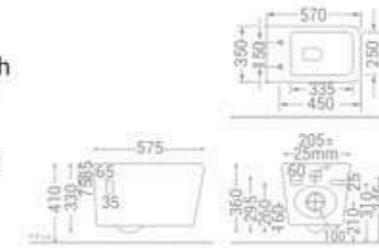

code - 1801 GB

code
1801 GB
Wall Hung Toilet with
UF Slim Seat Cover

size
485 x 355 x 420 mm

available in
Glossy Black ■