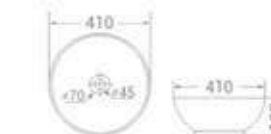

code
1789

Table Mounted Installation

size
480 x 230 x 120 mm

available in
White ☐

code
1539

Table Mounted Installation

size
480 x 370 x 130 mm

available in
White ☐

code
1604

Table Mounted Installation

size
410 x 330 x 130 mm

available in
White ☐

code
1773

Table Mounted Installation

size
360 x 350 x 130 mm

available in
White ☐

code
1744

Table Mounted Installation

size
300 x 300 x 115 mm

available in
White ☐

code
1904

Table Mounted Installation

size
300 x 300 x 120 mm

available in
White ☐

code
1603

Table Mounted Installation

size
280 x 100 mm

available in
White ☐

code
1605

Table Mounted Installation

size
410 x 160 mm

available in
White ☐