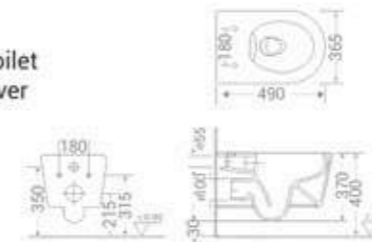

code  
1836 MC  
Rimless Wall Hung Toilet  
with UF Slim Seat Cover

size  
490 x 365 x 370 mm

available in  
Matt Coffee ■

code  
7068 MC  
Table Mounted Basin

size  
500 x 400 x 140 mm

available in  
Matt Coffee ■