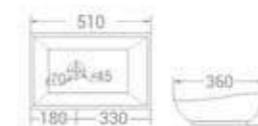

size  
550 x 400 x 140 mm

available in  
White

code - 1649

code  
1649

Table Mounted Installation

size  
510 x 360 x 150 mm

available in  
White

code - 1790