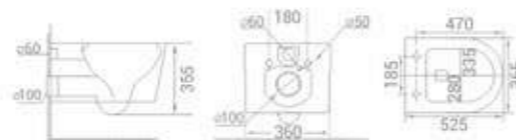

code - 1830

code
1830

Tornado-Swirl Flushing WC with Slim UF Seat Cover

size
525 x 365 x 355 mm

available in
White ☐