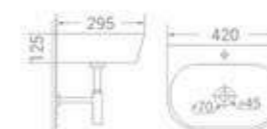

code
1737

Wall Mounted Installation

size
430 x 360 x 180 mm

available in
White ☐