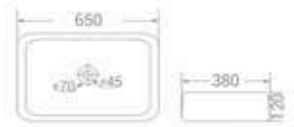

code  
7068 PW  
Table Mounted Basin  
size  
500 x 400 x 140 mm  
available in  
Platinum + White

code  
1782 PW  
Table Mounted Basin  
size  
650 x 380 x 120 mm  
available in  
Platinum + White

code  
7073 PW  
Table Mounted Basin  
size  
355 x 115 mm  
available in  
Platinum + White