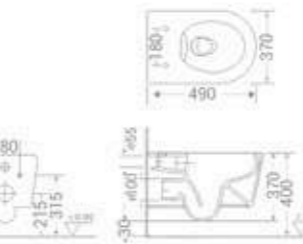

code - 7068 PB

code
7068 PB

Table Mounted Basin

size
500 x 400 x 140 mm

available in
Platinum + Black ■