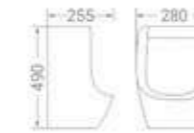

code - 1641

code
1641

Top Inlet/Back Inlet

size
625 x 370 x 290 mm

available in
White ☐