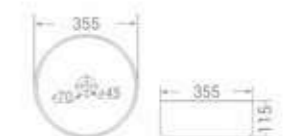

code
1900

Table Mounted Installation

size
400 x 180 mm

available in
White ☐

code
1902 W

Table Mounted Installation

size
550 x 400 x 140 mm

available in
White ☐

code
1649

Table Mounted Installation

size
510 x 360 x 150 mm

available in
White ☐

code
1790

Table Mounted Installation

size
495 x 310 x 140 mm

available in
White ☐

code
7073 MW

Table Mounted Basin

size
355 x 115 mm

available in
Matt White + White ☐