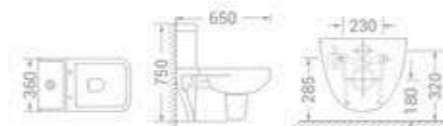

code
1805

WC with Slim PVC Seat Cover Wall Hung Two Piece Couple Suite

size
650 x 360 x 750 mm

available in
White ☐

code - 1821

code
1821

One Piece Floor
Mounted Couple
Suite with UF
Slim Seat Cover

size
710 x 385 x 755 mm

available in
White ☐

code - 1803

code
1803

Two Piece Floor
Mounted Couple
Suite with PVC
Slim Seat Cover

size
640 x 380 x 780 mm

available in
White ☐