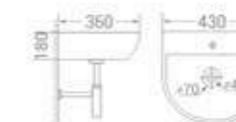

code
1791

Table/Wall Mounted Installation

size
460 x 360 x 120 mm

available in
White ☐

code
1758

Table/Wall Mounted Installation

size
475 x 400 x 170 mm

available in
White ☐

code
1905

Table/Wall Mounted Installation

size
300 x 300 x 150 mm

available in
White ☐

code
1908

Table/Wall Mounted Installation

size
450 x 220 x 100 mm

available in
White ☐

code
1909

Table/Wall Mounted Installation

size
450 x 220 x 100 mm

available in
White ☐

code
1771

Table/Wall Mounted Installation

size
420 x 295 x 125 mm

available in
White ☐

code
1737

Wall Mounted Installation

size
430 x 360 x 180 mm

available in
White ☐