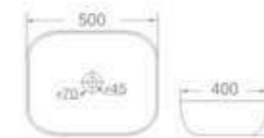

size  
530 x 365 x 360 mm

available in  
Matt Black ■

code - 7068 MB

code  
7068 MB

Table Mounted Basin

size  
500 x 400 x 140 mm

available in  
Matt Black ■

code - 7067 MB