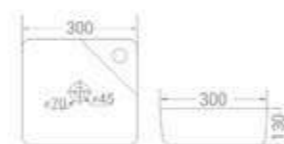

available in  
White

code  
1905

Table/Wall Mounted Installation

size  
300 x 300 x 150 mm

available in  
White

code  
1908

Table/Wall Mounted Installation

size  
450 x 220 x 100 mm