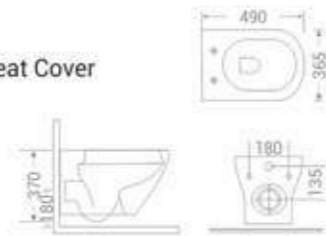

# Premium Rimless Wall Hung Toilets

code  
1838

Rimless WC with Slim UF Seat Cover

size  
490 x 370 x 360 mm

available in  
White

code  
1839

Rimless WC with Slim UF Seat Cover

size  
490 x 360 x 365 mm