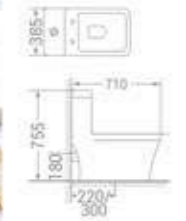

code
1805

WC with Slim PVC Seat Cover Wall Hung Two Piece Couple Suite

size
650 x 360 x 750 mm

available in
White ☐

code - 1821

code
1821

One Piece Floor
Mounted Couple
Suite with UF
Slim Seat Cover

size
710 x 385 x 755 mm

available in
White ☐

code - 1803

code
1803

Two Piece Floor
Mounted Couple
Suite with PVC
Slim Seat Cover

size
640 x 380 x 780 mm

available in
White ☐