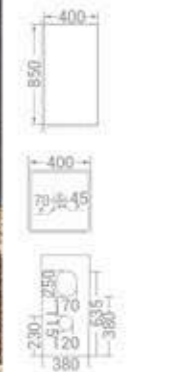

Floor Mounted  
Installation

size  
400 x 850 mm

available in  
White

code - 1780

code  
1780

Floor Mounted  
Installation

size  
400 x 400 x 850 mm

available in  
White