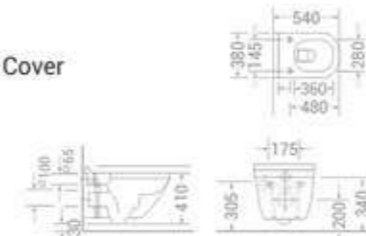

Premium Wall Hung Toilets

code - 1823

code
1823

WC with Slim UF Seat Cover

size
515 x 355 x 405 mm

available in
White ☐

code - 1811

code
1811

WC with Slim UF Seat Cover

size
540 x 380 x 410 mm

available in
White ☐

code
1801

WC with Slim UF Seat Cover

size
485 x 355 x 420 mm

available in
White ☐