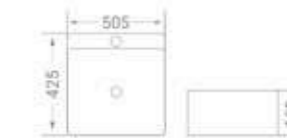

Table/Wall Mounted Installation

size  
500 x 420 x 130 mm

available in  
White

code - 1901

code  
1901

Table/Wall Mounted Installation

size  
550 x 420 x 150 mm

available in  
White