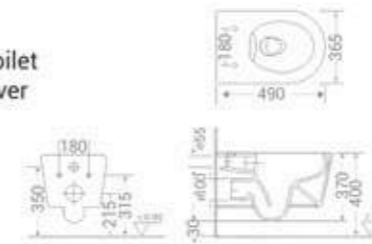

code - 1836 MM

code  
1836 MM  
Rimless Wall Hung Toilet  
with UF Slim Seat Cover

size  
490 x 365 x 370 mm

available in  
Matt Mint ■

code - 7068 MM

code  
7068 MM  
Table Mounted Basin

size  
500 x 400 x 140 mm