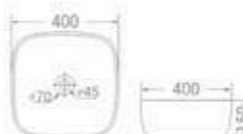

available in
White ☐