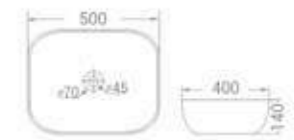

code  
1836 MC  
Rimless Wall Hung Toilet  
with UF Slim Seat Cover

size  
490 x 365 x 370 mm

available in  
Matt Coffee ■

code  
7068 MC  
Table Mounted Basin

size  
500 x 400 x 140 mm

available in  
Matt Coffee ■