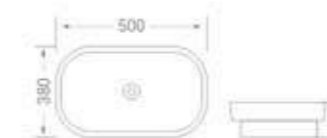

size  
515 x 340 x 155 mm

available in  
White

code - 1787

code - 1786

code  
1786

Semi-Counter/Table-Mounted Installation

size  
500 x 380 x 140 mm

available in  
White