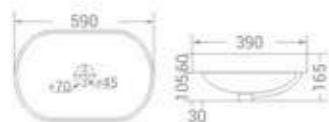

code
1722

Semi-Counter Installation

size
590 x 390 x 165 mm

available in
White ☐

code
1720

Semi-Counter Installation

size
515 x 340 x 155 mm

available in
White ☐

code
1786

Semi-Counter/Table-Mounted Installation

size
500 x 380 x 140 mm

available in
White ☐

code
1787

Semi-Counter/Table-Mounted Installation

size
600 x 380 x 140 mm

available in
White ☐

code
1785

Semi-Counter/Table-Mounted Installation

size
400 x 400 x 140 mm

available in
White ☐