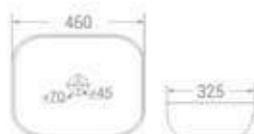

available in
White ☐