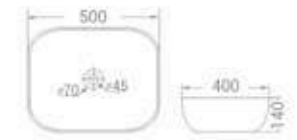

code - 1837 PB

code  
1837 PB

Rimless Wall Hung Toilet  
with UF Slim Seat Cover

size  
490 x 370 x 370 mm

available in  
Platinum + Black ■

code - 7068 PB

code  
7068 PB

Table Mounted Basin

size  
500 x 400 x 140 mm

available in  
Platinum + Black ■