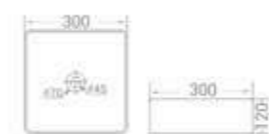

size  
300 x 300 x 115 mm

available in  
White

code - 1904

code  
1904

Table Mounted Installation

size  
300 x 300 x 120 mm

available in  
White

code - 1603