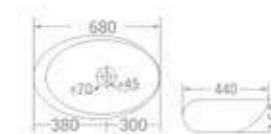

available in  
White

code - 1727

code  
1727

Table Mounted Installation

size  
680 x 440 x 165 mm

available in  
White

code - 1725

code  
1725