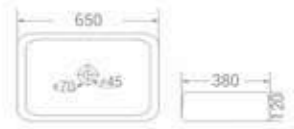

code - 7068 GW

code
7068 GW
Table Mounted Basin

size
500 x 400 x 140 mm

available in
Gold + White