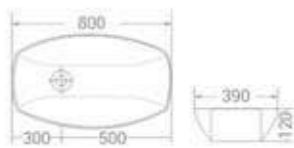

available in  
White

code - 1702

code - 1733

code  
1702

Table Mounted Installation

size  
800 x 390 x 120 mm

available in  
White

code  
1733