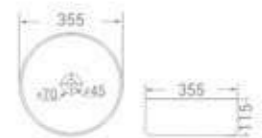

code
1831 GW
Rimless Wall Hung Toilet
with UF Slim Seat Cover

size
515 x 360 x 360 mm

available in
Gold + White

code
1782 GW
Table Mounted Basin

size
650 x 380 x 120 mm

available in
Gold + White

code
7068 GW
Table Mounted Basin

size
500 x 400 x 140 mm

available in
Gold + White

code
7073 GW
Table Mounted Basin

size
355 x 115 mm

available in
Gold + White