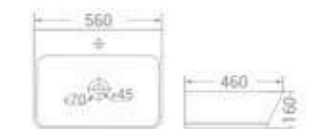

Table/Wall Mounted Installation

size  
510 x 360 x 120 mm

available in  
White

code - 1724

code  
1724

Table/Wall Mounted Installation

size  
560 x 460 x 160 mm

available in  
White