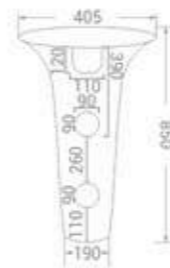

code - 1840 MB

code
1840 MB

Rimless Wall Hung Toilet
with UF Slim Seat Cover

size
530 x 365 x 360 mm

available in
Matt Black ■