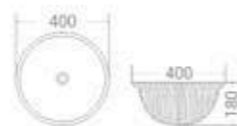

code - 1902 W

code
1902 W

Table Mounted Installation

size
550 x 400 x 140 mm

available in
White ☐