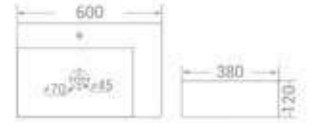

available in  
White

code - 1910

code  
1910

Table/Wall Mounted Installation

size  
600 x 380 x 120 mm

available in  
White

code - 1719

code  
1719