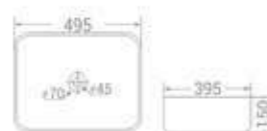

available in  
Matt White + White

code - 1746

code  
1746

Table Mounted Installation

size  
495 x 395 x 150 mm

available in  
White

code - 1745

code  
1745