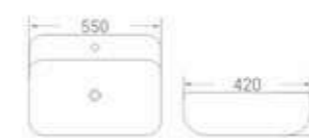

Table/Wall Mounted Installation

size  
500 x 420 x 130 mm

available in  
White

code - 1901

code  
1901

Table/Wall Mounted Installation

size  
550 x 420 x 150 mm

available in  
White