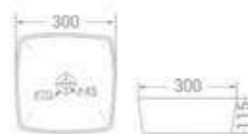

size  
300 x 300 x 115 mm

available in  
White

code - 1904

code  
1904

Table Mounted Installation

size  
300 x 300 x 120 mm

available in  
White

code - 1603