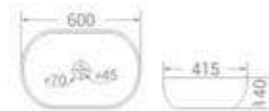

Table Mounted Installation

size  
810 x 400 x 140 mm

available in  
White

code  
1762

Table Mounted Installation

size  
600 x 415 x 140 mm

available in  
White

code  
1765