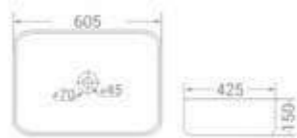

code - 1747

code
1747

Table Mounted Installation

size
605 x 425 x 150 mm

available in
White ☐

code
1740

Table Mounted Installation

size
510 x 390 x 140 mm

available in
White ☐

code - 1754

code
1754

Table/Wall Mounted Installation

size
600 x 420 x 120 mm

available in
White ☐

code - 1792

code
1792

Table/Wall Mounted Installation

size
500 x 420 x 130 mm

available in
White ☐

code - 1901

code
1901

Table/Wall Mounted Installation

size
550 x 420 x 150 mm

available in
White ☐