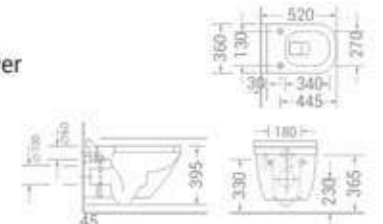

code
1570
WC with PVC Seat Cover
size
520 x 365 x 395 mm
available in
White ☐