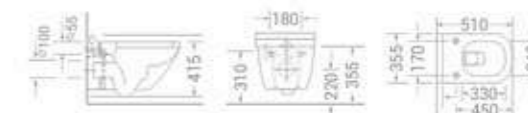

code - 1841

code
1841

Tornado-Swirl Flushing WC with Slim UF Seat Cover

size
510 x 360 x 425 mm

available in
White ☐