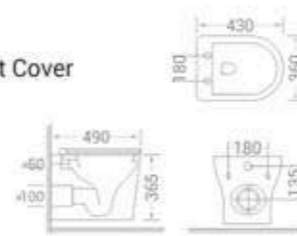

code
1839

Rimless WC with Slim UF Seat Cover

size
490 x 360 x 365 mm

available in
White ☐