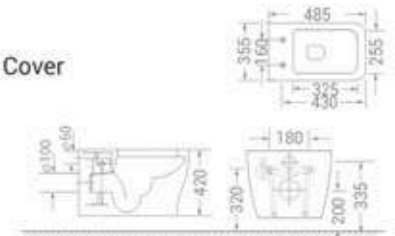

WC with Slim UF Seat Cover

size  
540 x 380 x 410 mm

available in  
White

code  
1801

WC with Slim UF Seat Cover

size  
485 x 355 x 420 mm

available in  
White