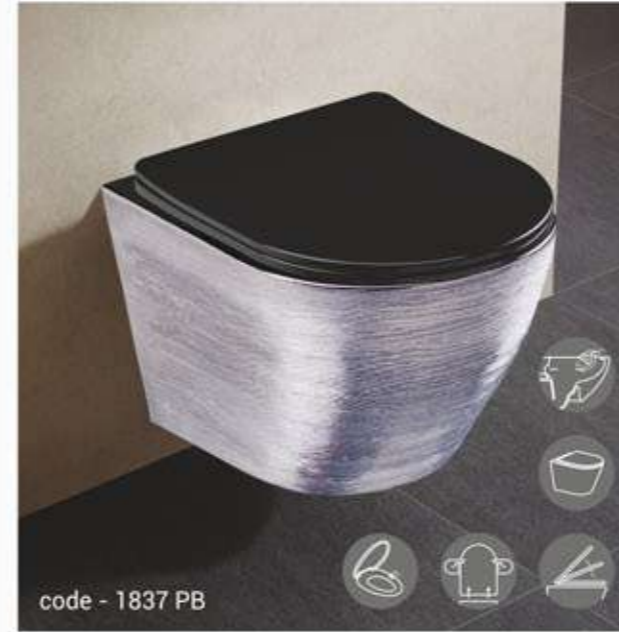

code  
1837 RGB  
Rimless Wall Hung Toilet  
with UF Slim Seat Cover

size  
490 x 370 x 370 mm

available in  
Rose Gold + Black ■

code  
7068 RGB  
Table Mounted Basin

size  
500 x 400 x 140 mm

available in  
Rose Gold + Black ■

# *Platinum & Black*

The combination of Platinum with Black adds just the right amount of depth and luxury to any space. Sanitaryware in this finish can not only be combined with tiles & marble in white tones such as Statuario but also with darker tones such as Nero Marquina.