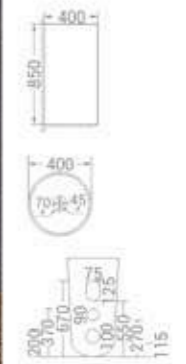

# Ceramic Pedestal Basins

code - 1779

code  
1779

Floor Mounted Installation

size  
540 x 400 x 850 mm

available in  
White

code - 1778

code  
1778

Floor Mounted  
Installation

size  
400 x 850 mm

available in  
White

code - 1780

code  
1780

Floor Mounted  
Installation

size  
400 x 400 x 850 mm

available in  
White