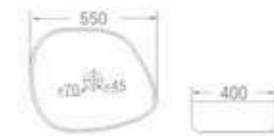

code - 1649

code
1649

Table Mounted Installation

size
510 x 360 x 150 mm

available in
White ☐