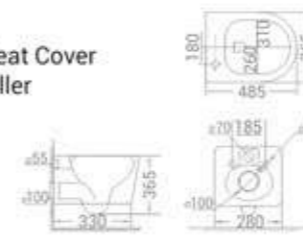

code
1833 J

Rimless WC with UF Slim Seat Cover
with in-Built Jet and controller

size
485 x 365 x 365 mm

available in
White ☐

code - 1538 J

code
1538 J

WC with Slim PVC Seat Cover
with in-Built Jet

size
535 x 355 x 380 mm

available in
White ☐