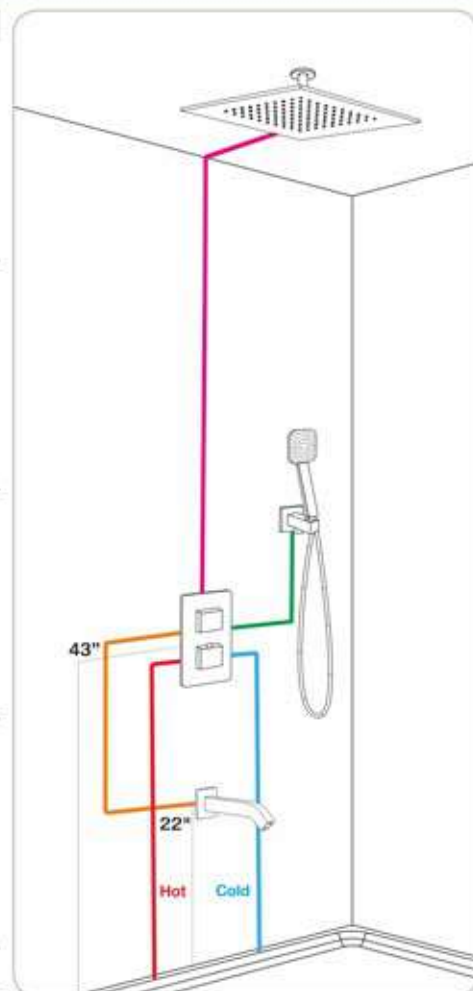

CONCEPT 08

	CODE	PRODUCT IMAGE	DESCRIPTION	QTY	MRP	AMOUNT
SHOWER	28100		Air Effect Rain Shower Size : 200 x 200 mm	1	₹6,750/-	₹6,750/-
DIVERTER	2104		Concealed Thermostatic Diverter with control unit for 3-outlets	1	₹18,500/-	₹18,500/-
SPOUT	1401		Plain Spout	1	₹2,250/-	₹2,250/-
HAND SHOWER	1497 + 28103 + 1149		ABS Hand Shower Hose + Water Connection with Wall Hook (Brass Square Body) + High Pressure Extensible Shower Hose (SS 1.5 mb)	1	₹3,050/-	₹3,050/-

Total ₹30,550/-