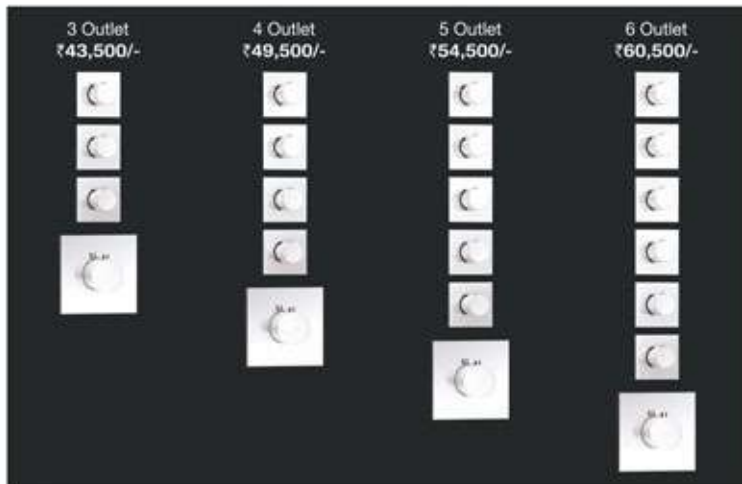

3155 MB - Matt Black
Brass 2-way Bib Cock
MRP : ₹ 4,950/-
Matt Black ■

3154 MB - Matt Black
Brass Angle Valve with Brass Flange
MRP : ₹ 2,150/-
Matt Black ■

2018
High-Flow Thermostatic built-in Multifunction Diverter with individual control unit options **3 or 4 or 5 or 6 Outlets**, 20 mm Inlet