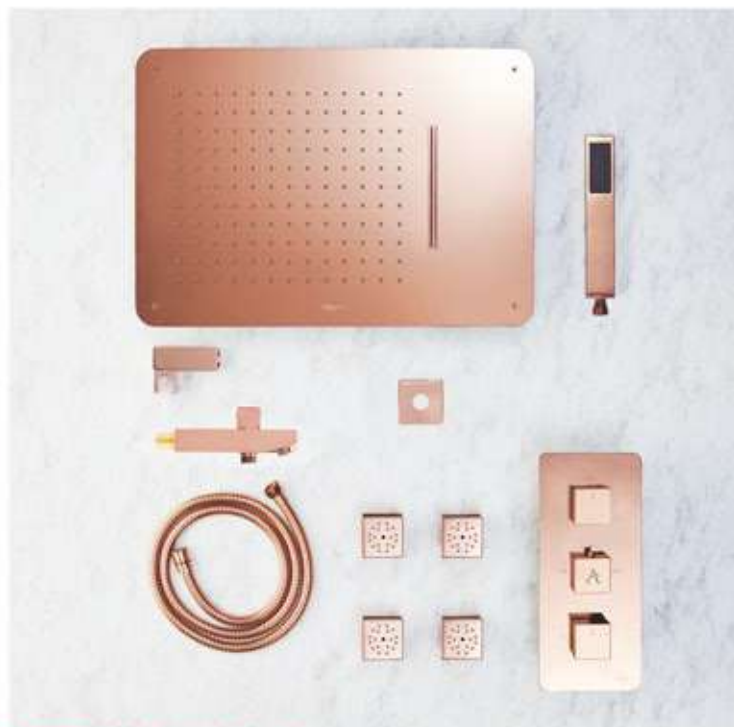

2099 RGB - Rose Gold Option B Complete Set Including :

- **5106-RG** : SS 2 Function Concealed Ceiling Mounted Shower with Installation kit for false ceiling
  Size : 480 x 330 mm
  Flows : Rain, Waterfall
  MRP : ₹ 39,500/-
- **2106-RG** : High-Flow Thermostatic Diverter With Four Outlets 20 mm Inlet
  MRP : ₹ 44,500/-
- **1451-RG** : 4x 2 Function Brass Body Jets
  Flows : Massage, Mist
  Size : 50 x 50 mm
  MRP : ₹ 24,800/-
- **28118-RG** : Hand Shower set with 1.5 mtr. flexible hose & wall hook
  MRP : ₹ 8,250/-
- **1415-RG** : Brass Button Spout
  MRP : ₹ 6,250/-

Total MRP : ₹ 1,23,300/- | Rose Gold