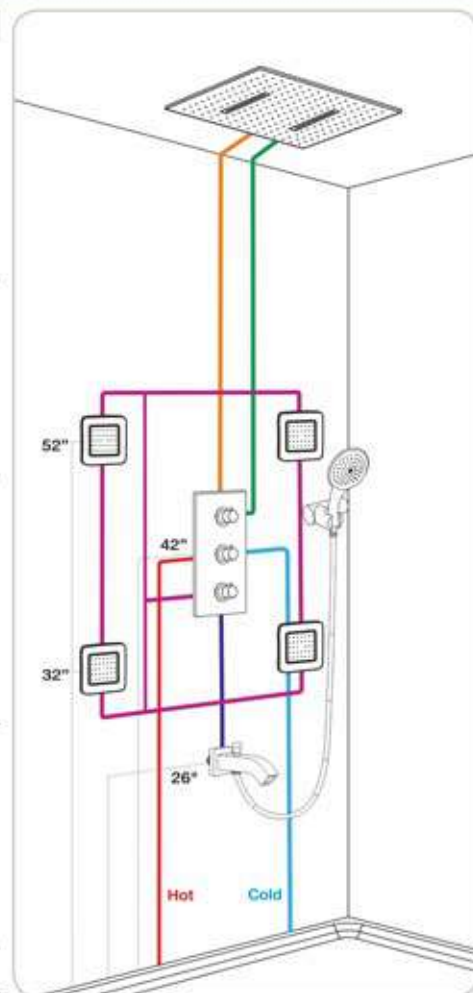

CONCEPT 10

	CODE	PRODUCT IMAGE	DESCRIPTION	QTY	MRP	AMOUNT
SHOWER	5119		SS 2 Function Concealed Ceiling Mounted Shower with Installation kit for False Ceiling Flows : Rain, Dual Waterfall Size : 530 x 430 mm	1	₹34,500/-	₹34,500/-
BODY JET	1459		ABS Body Jet with Powder Flow with Exposed Installation Size : 100 x 100 mm	4	₹2,850/-	₹11,400/-
DIVERTER	2105		Concealed Thermostatic Diverter with control unit for 4-outlets Two Functions can be operated Simultaneously 20 mm Inlets & Outlets	1	₹28,500/-	₹28,500/-
HAND SHOWER/ SPOUT	28155 + 1124 + 1412 + 1149		ABS Multi-Function Hand Shower + ABS Wall Hook + Brass Button Spout + High Pressure Extensible Shower Hose (BS 1.5 mtr)	1	₹5,900/-	₹5,900/-

Total ₹80,300/-