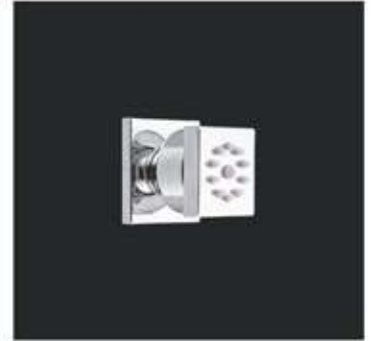

1449
Brass Body Jet
Single Function
Size : 50 x 50 mm
MRP : ₹ 2,200/-