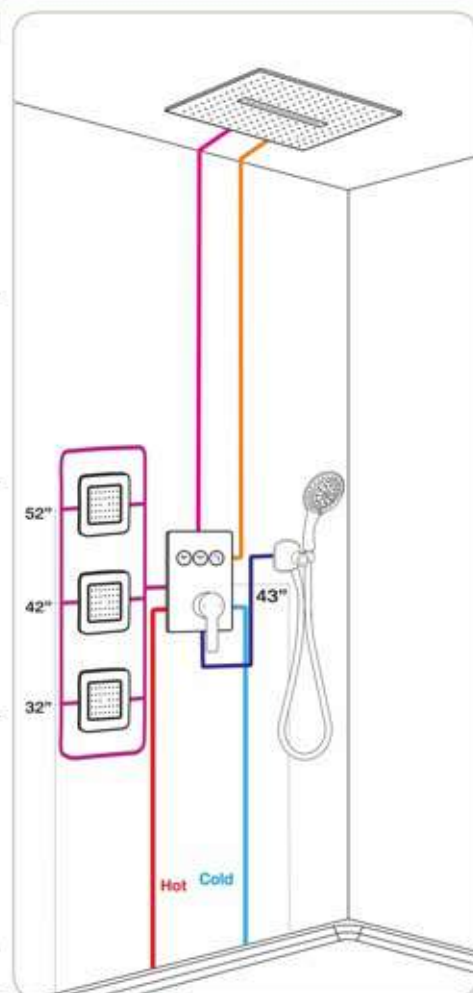

CONCEPT 04

	CODE	PRODUCT IMAGE	DESCRIPTION	QTY	MRP	AMOUNT
SHOWER	5113		SS 2 Function Concealed Ceiling Mounted Shower with Installation kit for false ceiling Flows : Rain, Waterfall Size : 350 x 350 mm	1	₹22,000/-	₹22,000/-
BODY SHOWER	1499		ABS Body Shower Built-in concealed system Size : 140 x 140 mm	3	₹4,650/-	₹13,950/-
DIVERTER	2068		High Flow Single Lever Diverter with 3-outlets (Go-Click Select) 20 mm Inlets & Outlets	1	₹33,750/-	₹33,750/-
HAND SHOWER	28155 + 1426 + 30007		ABS Multi-Function Hand Shower + Wall Outlet with In-built Hook with Go-Click Select Control Button + Extensible Shower Hose (SS)	1	₹9,375/-	₹9,375/-

Total **₹79,075/-**