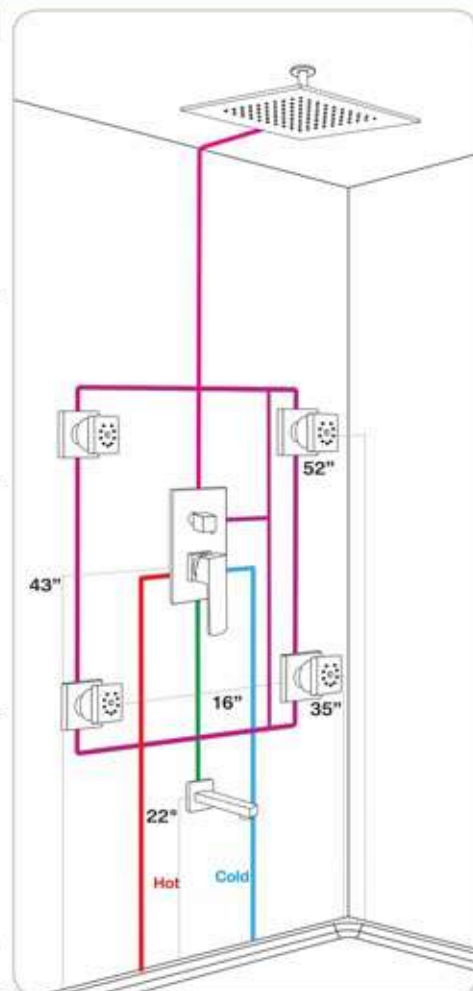

CONCEPT 12

	CODE	PRODUCT IMAGE	DESCRIPTION	QTY	MRP	AMOUNT
SHOWER	4004		Brass Rain Shower Size : 200 x 200 mm	1	₹4,200/-	₹4,200/-
BODY JET	1449		Brass Body Jet Single Function Size : 50 x 50 mm	4	₹2,200/-	₹8,800/-
DIVERTER	2026		Single Lever Diverter With Three Outlets, Brass Concealed Body, 15 mm Inlet	1	₹11,000/-	₹11,000/-
SPOUT	1401		Brass Plain Spout	1	₹2,250/-	₹2,250/-
Total						₹26,250/-