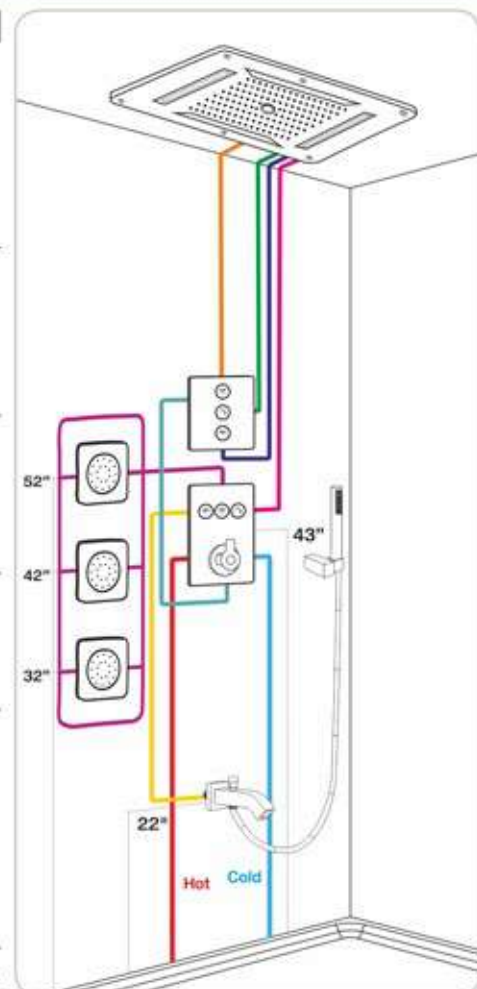

CONCEPT 02

	CODE	PRODUCT IMAGE	DESCRIPTION	QTY	MRP	AMOUNT
SHOWER	5013		SS 4 Function Concealed Ceiling Mounted Shower with Installation kit for false ceiling with Chromotherapy (RGB) LED Light. Includes Remote Control for LED Lights. Flows : Rain, Rain-Column, Mist, Dual Waterfall (Requires electric point) Size : 700 x 380 mm CHROMOTHERAPY	1	₹1,45,000/-	₹1,45,000/-
BODY SHOWER	1477		Brass Body Shower Built-in Concealed System Single Function Size : 140 x 140 mm	3	₹4,650/-	₹13,950/-
DIVERTER	2083		High Flow Thermostatic Diverter with Three Outlets (Go-Click Select) 20 mm Inlet	1	₹46,500/-	₹46,500/-
DIVERTER	2084		Add-on Concealed Diverter with Three Outlets 20 mm Inlet	1	₹29,500/-	₹29,500/-
HAND SHOWER/ SPOUT	28119 + 1126 + 1415 + 1149		Brass Hand Shower + ABS Wall Hook + Brass Button Spout + High Pressure Extensible Shower Hose (SS)	1	₹6,500/-	₹6,500/-
					Total	₹2,41,450/-