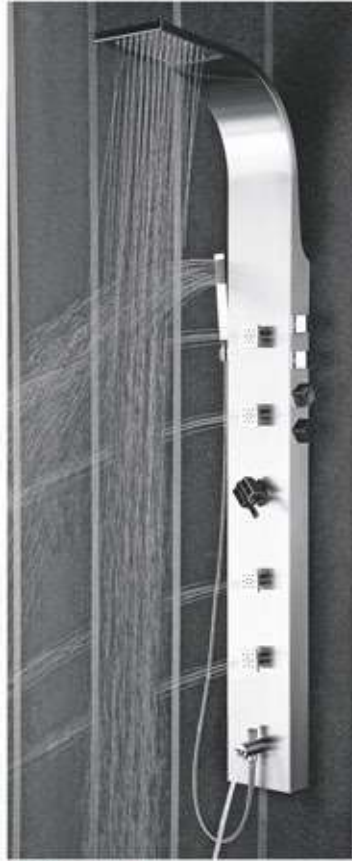

## Single-Lever Shower Panels

**1257 - Retro**  
Stainless Steel Shower Panel (Matt Finish)  
Size : 1420 x 180 mm  
MRP : ₹ 29,500/-

**1249 - Mystique**  
Stainless Steel Shower Panel (Dynamo Powered LED, Dark Grey)  
Size : 1550 x 180 mm  
MRP : ₹ 58,000/-