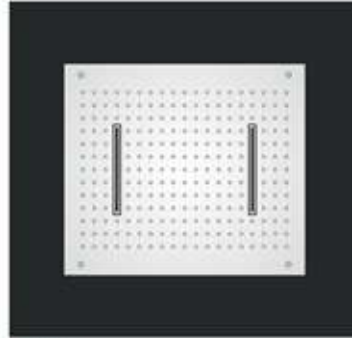

5119
SS 2 Function Concealed Ceiling Mounted Shower with Installation kit for false ceiling
Flows : **Rain, Dual Waterfall**
Size : 530 x 430 mm
MRP : ₹ 34,500/-