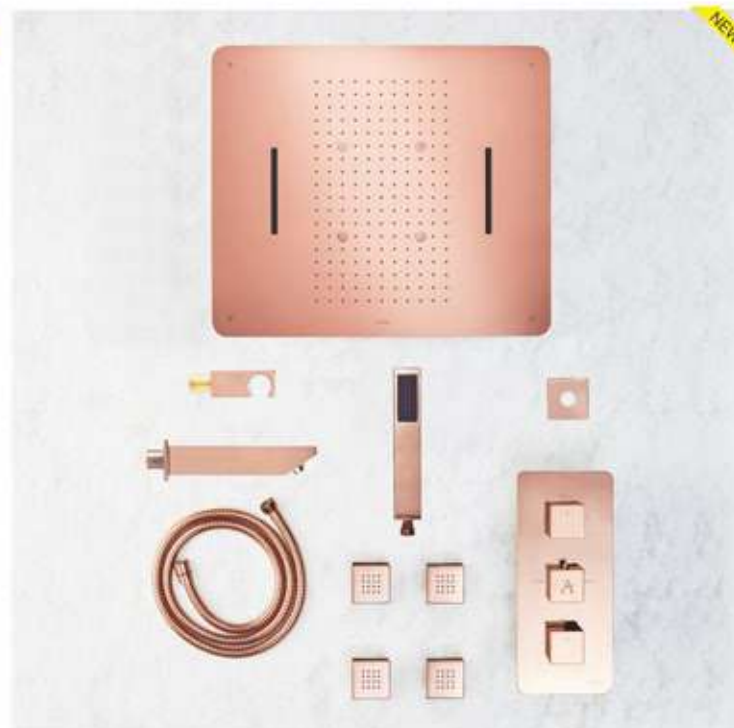

NEW

2101 RGD - Rose Gold Option D Complete Set Including :

1. **5107-RG** : SS 3 Function Concealed Ceiling Mounted Shower with Installation kit for false ceiling
     Size : 580 x 480 mm
     Flows : Rain, Dual Waterfall, Mist
     MRP : ₹ 99,500/-
   - **2009-RG** : High-Flow Thermostatic Diverter With **Six Outlets** 20 mm Inlet
     MRP : ₹ 49,000/-
   - **1497-RG** : Brass Outlet with in-built Hook
     MRP : ₹ 3,000/-
   - **1449-RG** : 4x Brass Body Jets
     Size : 50 x 50 mm
     MRP : ₹ 13,200/-
   - **28118-RG** : Hand Shower set with 1.5 mtr. flexible hose & wall hook
     MRP : ₹ 8,250/-
   - **1411-RG** : Brass Plain Spout
     MRP : ₹ 4,500/-
2. Total MRP : ₹ 1,77,450/- | Rose Gold