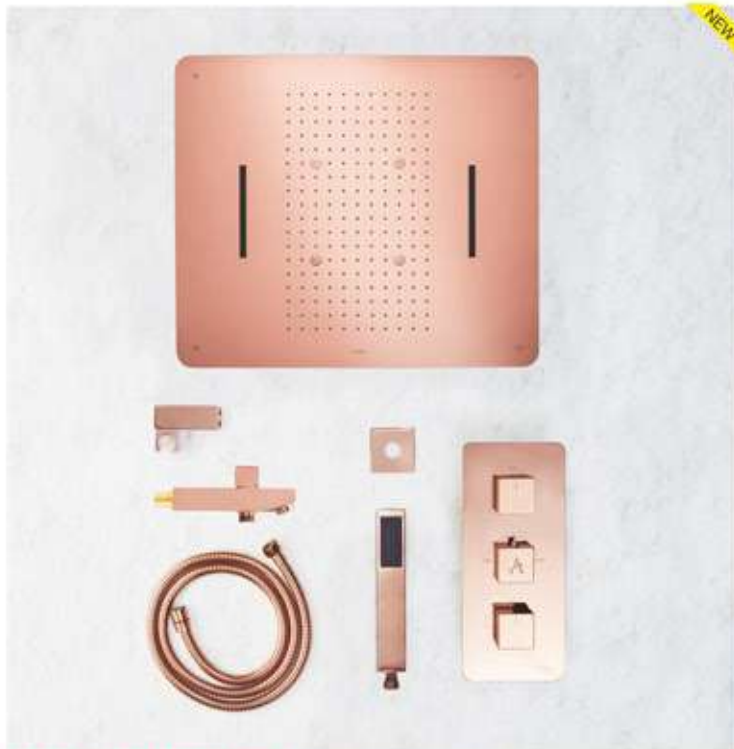

NEW

2101 RGA - Rose Gold Option A Complete Set Including :

1. **5107-RG** : SS 3 Function Concealed Ceiling Mounted Shower with Installation kit for false ceiling
     Size : 580 x 480 mm
     Flows : Rain, Dual Waterfall, Mist
     MRP : ₹ 99,500/-
   - **2106-RG** : High-Flow Thermostatic Diverter With **Four Outlets** 20 mm Inlet
     MRP : ₹ 44,500/-
   - **28118-RG** : Hand Shower set with 1.5 mtr. flexible hose & wall hook
     MRP : ₹ 8,250/-
   - **1415-RG** : Brass Button Spout
     MRP : ₹ 6,250/-
2. Total MRP : ₹ 1,58,500/- | Rose Gold