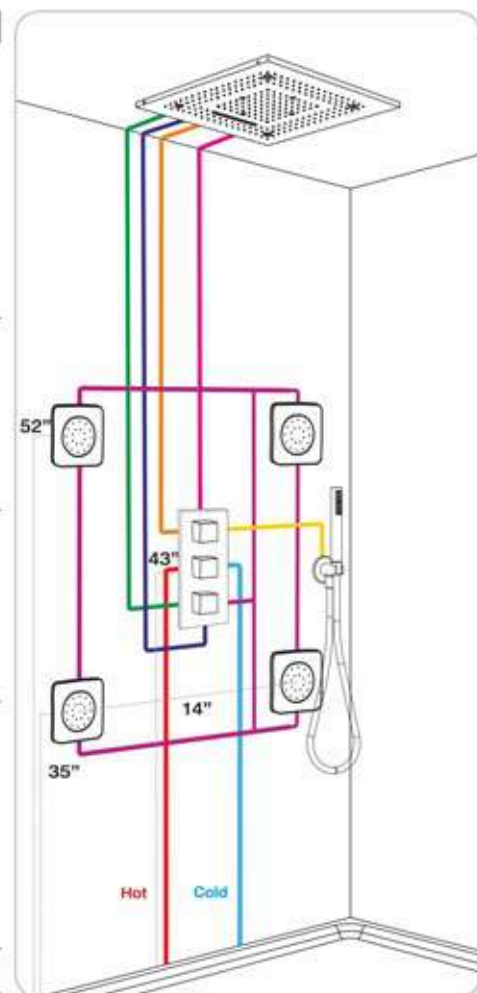

## CONCEPT 01

	CODE	PRODUCT IMAGE	DESCRIPTION	QTY	MRP	AMOUNT
SHOWER	5008		Ceiling Mounted Shower System Chromotherapy (RGB) LED Lights which require electric connection Flows : Intense Rain, Rain Curtain, Waterfall, Mist Spray Requires 4 supply lines Shower made of 304 Stainless Steel with Chrome Finish Includes Installation kit for false ceiling with connecting hoses Size : 600 x 600 mm CHROMOTHERAPY 	1	₹1,32,000/-	₹1,32,000/-
BODY SHOWER	1499		ABS Body Shower Built-in concealed system Size : 140 x 140 mm	4	₹4,650/-	₹18,600/-
DIVERTER	2009		Concealed Thermostatic Diverter with control unit for 6-outlets Two Functions can be operated Simultaneously 20 mm Inlets & Outlets	1	₹33,000/-	₹33,000/-
HAND SHOWER	28118 + 1497 + 1149		Brass Hand Shower + Water Connection with Wall Hook (Brass Square Body) + High Pressure Extensible Shower Hose (SS)	1	₹3,900/-	₹3,900/-
					<b>Total</b>	<b>₹1,87,500/-</b>