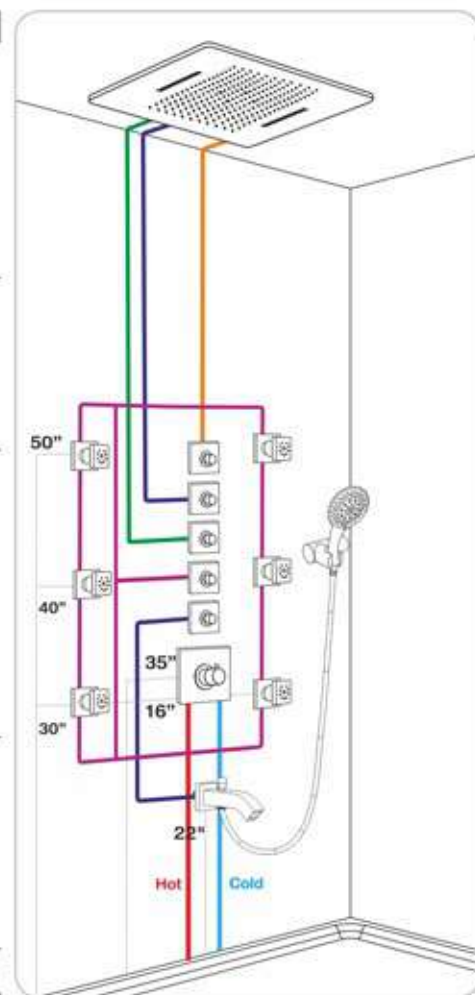

CONCEPT 05

	CODE	PRODUCT IMAGE	DESCRIPTION	QTY	MRP	AMOUNT
SHOWER	5107		Concealed Ceiling Mounted Shower with Installation Kit for False Ceiling Flows : Rain, Mist, Dual Waterfall Size : 580 x 480 mm	1	₹70,000/-	₹70,000/-
BODY JET	1451		Brass Body Jet Two Function Flows : Massage , Mist Size : 50 x 50 mm	6	₹3,400/-	₹20,400/-
DIVERTER	2018 5 Outlet		Concealed Thermostatic Divertor with control unit for 5-outlets Two Functions can be operated Simultaneously 20 mm Inlets & Outlets	1	₹54,500/-	₹54,500/-
HAND SHOWER / SPOUT	28155 + 1124 + 1402 + 1149		ABS Multi-Function Hand Shower + ABS Wall Hook + Brass Button Spout + High Pressure Extensible Shower Hose (SS 1.5 mtr)	1	₹5,900/-	₹5,900/-
Total						₹1,50,800/-