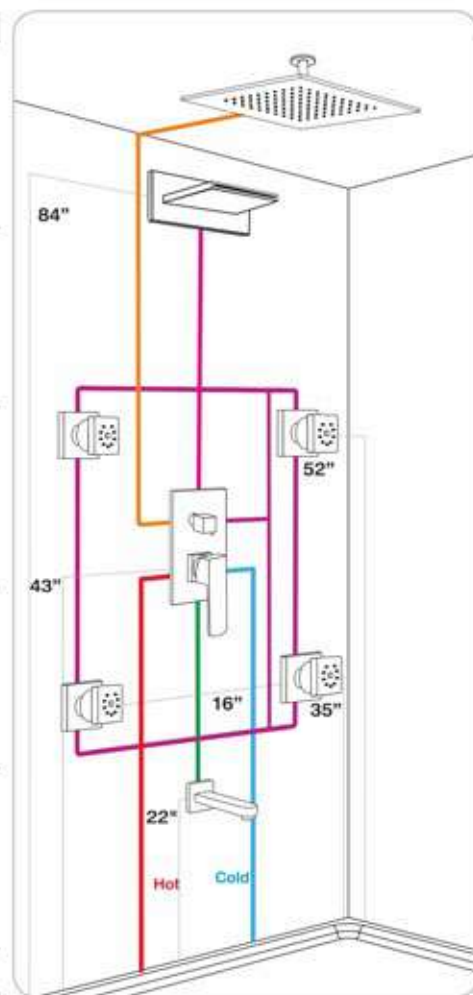

CONCEPT 09

	CODE	PRODUCT IMAGE	DESCRIPTION	QTY	MRP	AMOUNT
SHOWER	4006		Brass Rain Shower 250 x 250 mm	1	₹6,700/-	₹6,700/-
WATERFALL	1485		ABS Waterfall Shower with Cascade Flow Size : 200 x 125 mm	1	₹6,600/-	₹6,600/-
BODY JET	1449		Brass Body Jet Single Function Size : 50 x 50 mm	4	₹2,200/-	₹8,800/-
DIVERTER	2013		Single Lever Diverter with Four Outlets Square Brass Body, 15 mm Inlet	1	₹15,500/-	₹15,500/-
SPOUT	1411		Plain Spout	1	₹2,250/-	₹2,250/-

Total ₹39,850/-