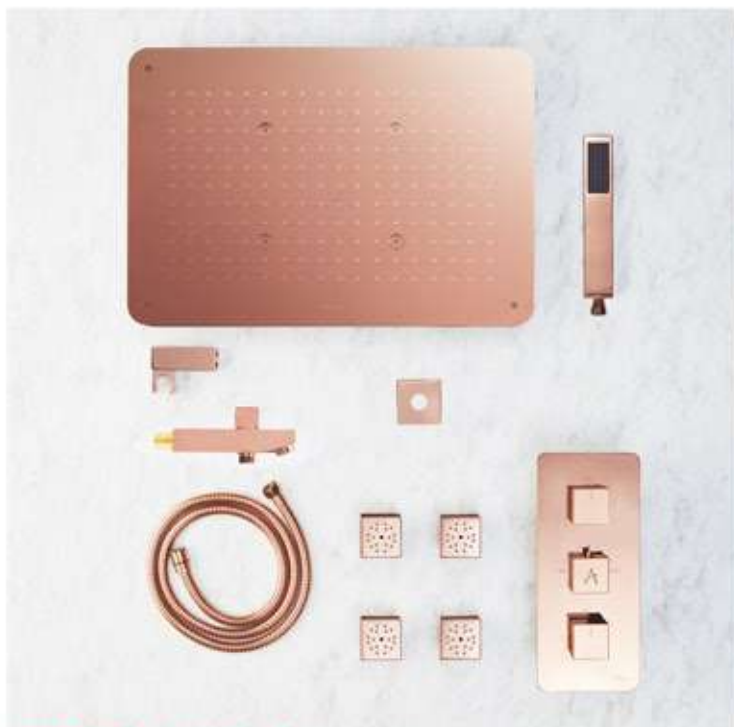

2099 RGA - Rose Gold Option A Complete Set Including :

- **5105-RG** : SS 2 Function Concealed Ceiling Mounted Shower with Installation kit for false ceiling
  Size : 480 x 330 mm
  Flows : Rain, Mist
  MRP : ₹ 39,500/-
- **2106-RG** : High-Flow Thermostatic Diverter With Four Outlets 20 mm Inlet
  MRP : ₹ 44,500/-
- **1451-RG** : 4x 2 Function Brass Body Jets
  Flows : Massage, Mist
  Size : 50 x 50 mm
  MRP : ₹ 24,800/-
- **28118-RG** : Hand Shower set with 1.5 mtr. flexible hose & wall hook
  MRP : ₹ 8,250/-
- **1415-RG** : Brass Button Spout
  MRP : ₹ 6,250/-

Total MRP : ₹ 1,23,300/- | Rose Gold