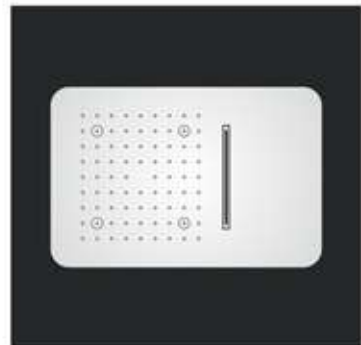

5108
SS 3 Function Concealed Ceiling Mounted Shower with Installation kit for false ceiling
Flows : **Rain, Waterfall, Mist**
Size : 370 x 250 mm
MRP : ₹ 27,500/-