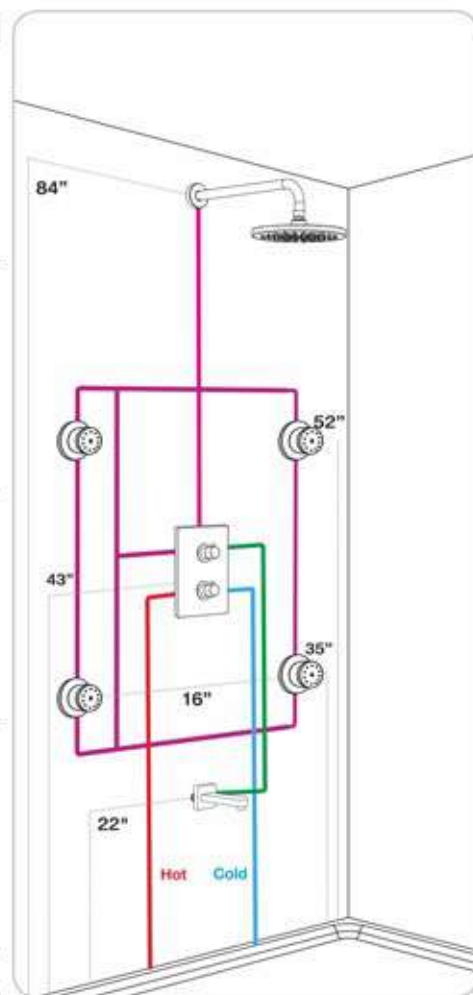

CONCEPT 07

	CODE	PRODUCT IMAGE	DESCRIPTION	QTY	MRP	AMOUNT
SHOWER	4003 + 1128		Brass Rain Shower Size : 250 mm + Brass Shower Arm Size : 400 mm	1	₹5,750/-	₹5,750/-
BODY JET	1448		Brass Body Jet Single Function Size : 60 mm	4	₹2,200/-	₹8,800/-
DIVERTER	2103		Concealed Thermostatic Diverter with control unit for 3-outlets	1	₹18,500/-	₹18,500/-
SPOUT	1406		Brass Plain Spout	1	₹2,350/-	₹2,350/-

Total ₹35,400/-