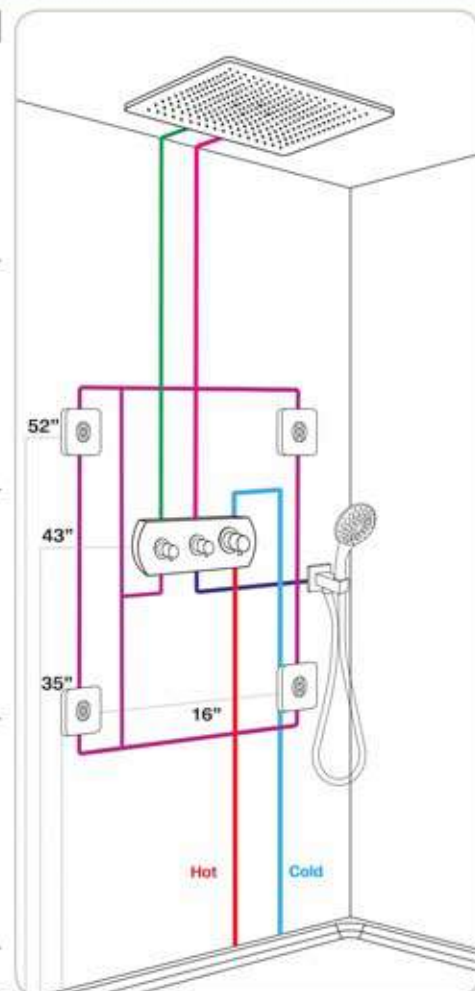

CONCEPT 06

	CODE	PRODUCT IMAGE	DESCRIPTION	QTY	MRP	AMOUNT
SHOWER	5105		Concealed Ceiling Mounted Shower with Installation Kit for False Ceiling Flows : Rain, Mist Size : 480 x 330 mm	1	₹25,000/-	₹25,000/-
BODY MIST	1435		Brass Body Mist with Exposed Installation Size : 45 x 45 mm	4	₹2,250/-	₹9,000/-
DIVERTER	2012		Multifunction Divertor with Four Outlets (Progressive Cartridge, Brass Body) Two Functions can be operated Simultaneously	1	₹17,250/-	₹17,250/-
HAND SHOWER	28139 + 1497 + 30007		ABS Multi-Function Hand Shower + Water Connection with Wall Hook (Brass Square Body) + Extensible Shower Hose (SS 1.5 mtr)	1	₹3,625/-	₹3,625/-
Total						₹54,875/-