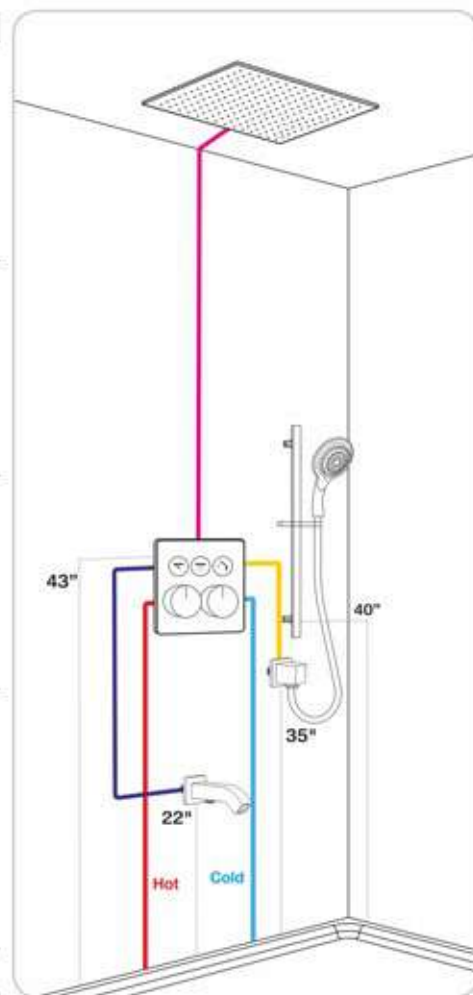

CONCEPT 03

	CODE	PRODUCT IMAGE	DESCRIPTION	QTY	MRP	AMOUNT
SHOWER	5111		SS 1 Function Concealed Ceiling Mounted Shower with Installation kit for false ceiling Flows : Rain Size : 350 x 350 mm	1	₹17,500/-	₹17,500/-
DIVERTER	2093WG White Glass		Thermostatic Click-Select™ Diverter with Three Outlets & Flow Control (White Glass Plate) 20 mm Inlet	1	₹49,900/-	₹49,900/-
SPOUT	1453		Brass Plain Spout	1	₹1,650/-	₹1,650/-
HAND SHOWER	28040 + 1441 + 1149 + 1446		ABS Multi-Function Hand Shower + Brass Sliding Shower Rail + Brass Wall Outlet + High Pressure Extensible Shower Hose	1	₹9,750/-	₹9,750/-

Total **₹78,800/-**