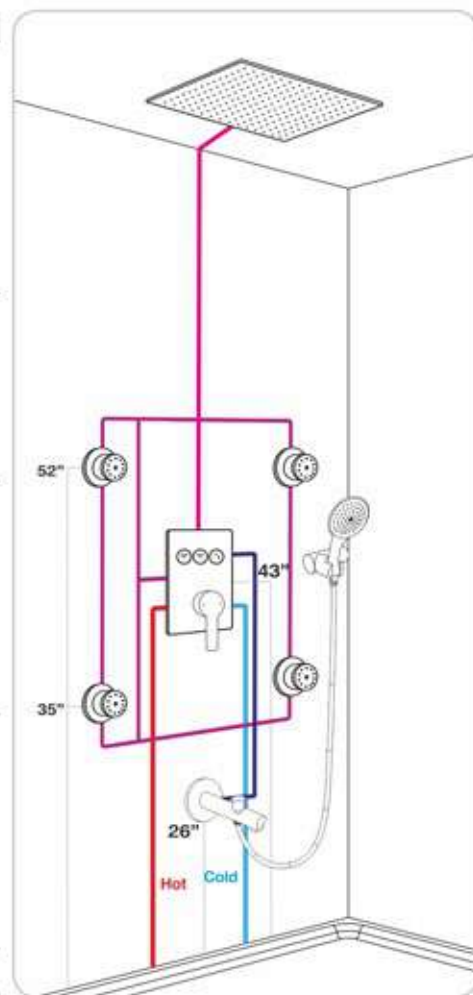

CONCEPT 11

	CODE	PRODUCT IMAGE	DESCRIPTION	QTY	MRP	AMOUNT
SHOWER	5120		SS 1 Function Concealed Ceiling Mounted Shower with Installation kit for false ceiling Flows : Rain Size : 420 x 420 mm	1	₹21,500/-	₹21,500/-
BODY JET	1484		3-Function Brass Body Jet Flows : Massage, Mist, Spray Size : 50 mm	4	₹4,000/-	₹16,000/-
DIVERTER	2068		High-Flow Single Lever Click-Select™ Diverter with Three Outlets: 20 mm Inlet	1	₹33,750/-	₹33,750/-
HAND SHOWER/ SPOUT	28158 + 1407 + 1124 + 1149		ABS Single-Function Hand Shower + Brass Button Spout + ABS Swivel Wall Hook + High Pressure Extensible Shower Hose (SS 1.5 mtr)	1	₹5,800/-	₹5,800/-
Total						₹77,050/-